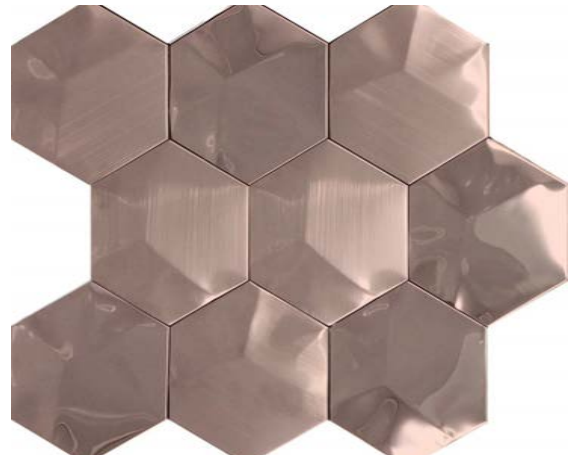

SILVER

ROSE GOLD

GREY

**MOSAICS**

SIZE		FINISH	CHIP SIZE	MOUNT	PCS/ BOX	GROUT TYPE
9 13/16" x 9 13/16"		Brushed & Mirror	4" x 4"	Mesh	9	Un-Sanded or Epoxy
INTERIOR			EXTERIOR			MATERIAL
WALL	FLOOR	WET	WALL	FLOOR	POOL	
X						Stainless Steel