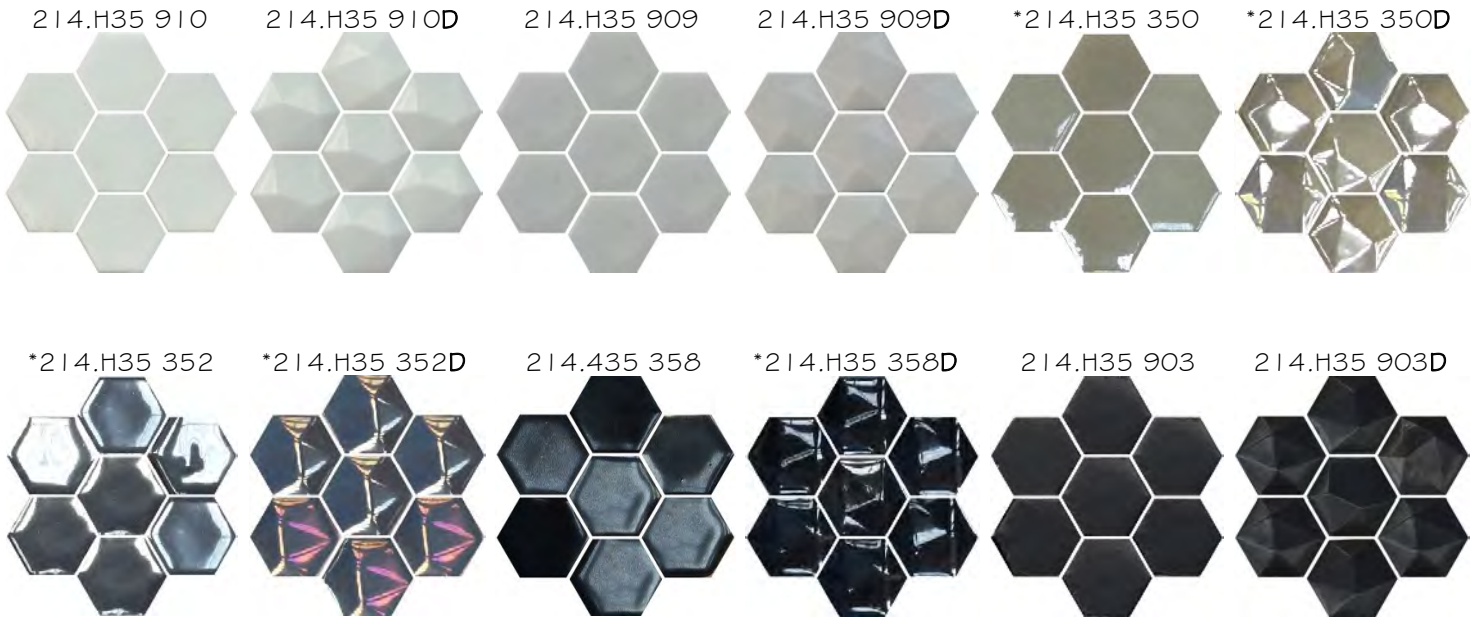

STYLE: 214.H35 903

SERIES: SALERNO

Style: *214.H35 358D

214.H35 ROYAL DARK

214.H35 ROYAL DARK/D

MOSAICS

SIZE		FINISH	CHIP SIZE	MOUNT	PCS/ BOX	GROUT TYPE
Flat 12"x12" (Glass)		*Iridescent, Matte, Glossy	1"x1"	Mesh	10	Un-sanded or Epoxy
Dimensional 12"x12" (Glass)			1"x1"	Mesh	10	
INTERIOR			EXTERIOR			MATERIAL
WALL	FLOOR	WET	WALL	FLOOR	POOL	
X	X	X	X		X	Flat Glass
X		X	X		X	Dimensional Glass

 PATTERN	 V2 / SLIGHT VARIATION	 THICKNESS	 STATIC COEFFICIENT OF FRICTION
--	--	--	---

214.H35 ROYAL DARK/D

All items with the D, will be 3-dimensional like image above.