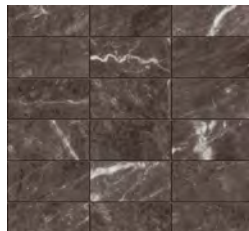

NOTES:

V2 / Slight Shade Variation

*Polished is not recommended for flooring.

**The only colors available in Gauge Tile Panels : Arabesque, Statuario Grigio, Travertino Titanium & Veselye

BULLNOSE / FINISH	PCS / BX	COVEBASE / FINISH	PCS / BX	STAIRTREAD / FINISH	PCS / BX
3 1/2"x36" / Matte	9	-	-	12"x36" / Matte	1

MOSAICS:

Available in all colors

1" x 1"

2" x 4"

SIZE	FINISH	CHIP SIZE	MOUNT	PCS / BOX	GROUT TYPE
1"x1" Mosaic (11 5/8"x11 5/8")	Matt / *Polished	1"x1"	Mesh	6	Sanded, Un-sanded or Epoxy
2"x4" Mosaic (11 5/8"x11 5/8")		2"x4"	Mesh	6	