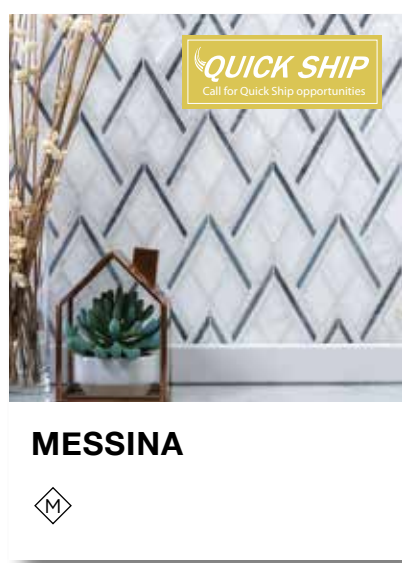

DRIVE

The Drive collection is inspired by a type of sandstone widely used on the island of Sicily. It is a calcareous sedimentary stone that is soft, reasonably porous and offers a range of colors from white to pale yellow.

SIZE: 18"x36", 36"x36", 36"x72", 48"x48"x1/4", 48"x96"x1/4", 1"x1", 2"x4" (12"x12" Mesh Mount)
FINISH: Matte, Polished
EDGE: Rectified
APPLICATION: Wall, Floor, Mosaics, Gauge tile panels

MARBLED

A striking collection of marble visuals with spectacular formats, including multiple large 1/4" thick Gauge Tile Panels for wall and floors!