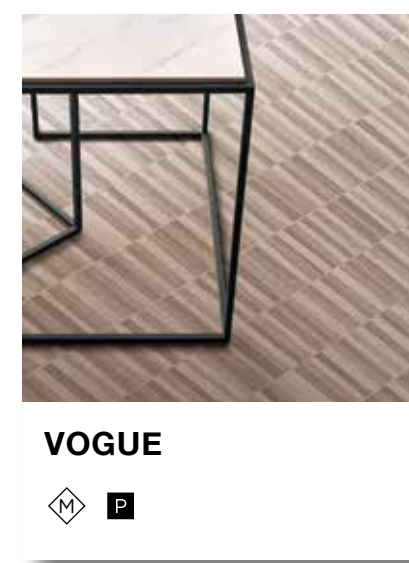

SIZE: 8"x48", 12"x48"
FINISH: Matte
EDGE: Rectified
APPLICATION: Wall, Floor

VOGUE

This industrial parquet was designed to complement both the Marfa & Tailored series. The colors and patterns are a natural addition to bring both fashion and style to your project!