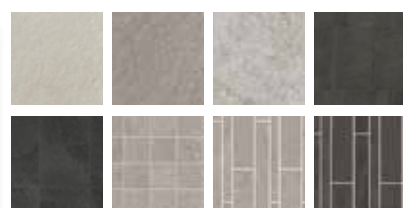

SIZE: 2"x2", 12"x24", 6"x24" (Mesh Mount)
FINISH: Brushed, Matte, Combed, Structured, Slate, Slate Plus
EDGE: Rectified
APPLICATION: Wall, Floor, Mosaic

MARSTOOD

Five beautiful stones pulled straight from nature, the Marstood Collection allows you to create unique installations by combining three different finishes.