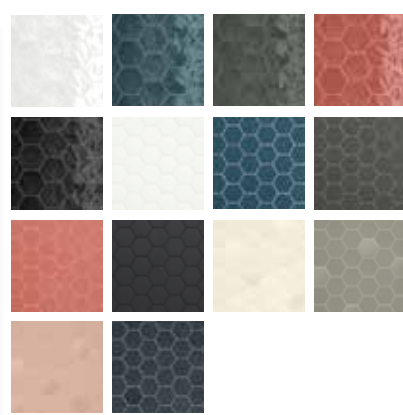

SIZE: 7"x6" Hexagon, 1.7"x1.4" (12"x12" Mesh Mount)
FINISH: Matte, Glossy, Fabric
EDGE: Non-Rectified
APPLICATION: Wall, Floor, Mosaic

S.S.S.

Vintage style in warm colorful shades. This six-sided shaped series is both stylish and adds style to the space.