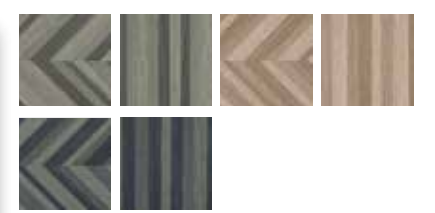

SIZE: 8"x48", 12"x48"
FINISH: Matte
EDGE: Rectified
APPLICATION: Wall, Floor

VOGUE

This industrial parquet was designed to complement both the Marfa & Tailored series. The colors and patterns are a natural addition to bring both fashion and style to your project!