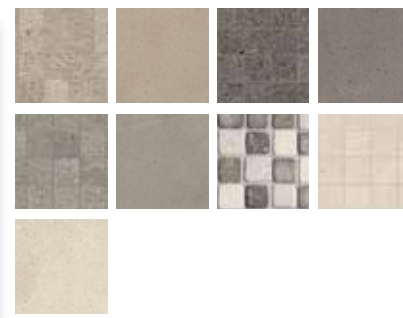

SIZE: 15"x30", 24"x24", 30"x30", 24"x48", 2"x2" (12"x12" Mesh Mount)
FINISH: Natural, Bush-hammered
EDGE: Rectified
APPLICATION: Wall, Floor, Mosaic

DRIVE

The Drive collection is inspired by a type of sandstone widely used on the island of Sicily. It is a calcareous sedimentary stone that is soft, reasonably porous and offers a range of colors from white to pale yellow.