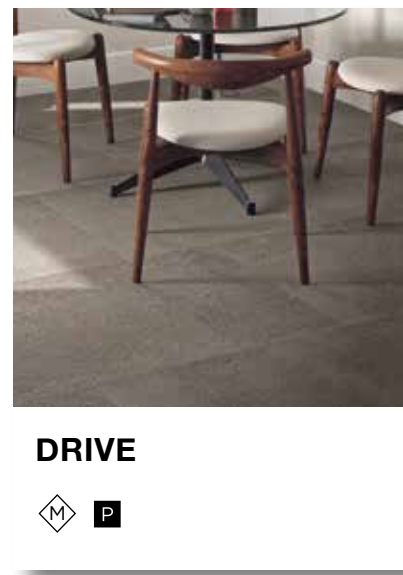

SIZE: 15"x30", 24"x24", 30"x30", 24"x48", 2"x2" (12"x12" Mesh Mount)
FINISH: Natural, Bush-hammered
EDGE: Rectified
APPLICATION: Wall, Floor, Mosaic

DRIVE

The Drive collection is inspired by a type of sandstone widely used on the island of Sicily. It is a calcareous sedimentary stone that is soft, reasonably porous and offers a range of colors from white to pale yellow.