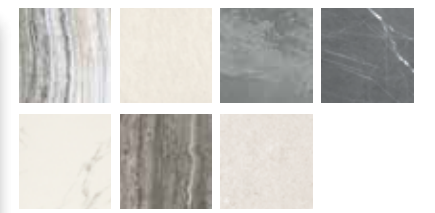

DRIVE

The Drive collection is inspired by a type of sandstone widely used on the island of Sicily. It is a calcareous sedimentary stone that is soft, reasonably porous and offers a range of colors from white to pale yellow.