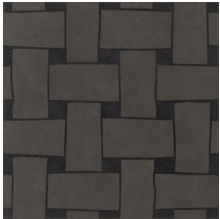

**PRODUCT INFO**

**SIZE** | 6"X6", 24"X24"

**FINISH** | MATTE

**EDGE** | RECTIFIED

**APPLICATION** | WALL AND FLOOR

**TECHNICAL INFO**

**TRIM PIECES** | NOT AVAILABLE

**MOSAICS** | NOT AVAILABLE

**STAIR TREAD** | NOT AVAILABLE

**S.C.O.F (Wet / Dry)** | 0.60 / 0.60

**ACROSS WHITE**

**CICLOPE WHITE**

**DUE FACCE WHITE**

**MEDLEY WHITE**

**ACROSS GREY**

**CICLOPE GREY**

**DUE FACCE GREY**

**MEDLEY GREY**

**ACROSS WARM**

**CICLOPE WARM**

**DUE FACCE WARM**

**MEDLEY WARM**

SIZE	FINISH	THICKNESS	SF / BOX	PCS / BOX	LBS / BOX	SF / PAL	LBS / PAL	BOX / PAL
6"x6"	Matte	3/8"	7.76	32	35.39	372.16	2,020	56
24"x24"	Matte	3/8"	11.63	3	48.95	372	1,611	32