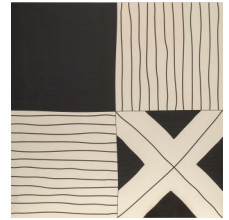

**PRODUCT INFO**

**SIZE** | 6"X6", 24"X24"

**FINISH** | MATTE

**EDGE** | RECTIFIED

**APPLICATION** | WALL AND FLOOR

**TECHNICAL INFO**

**TRIM PIECES** | NOT AVAILABLE

**MOSAICS** | NOT AVAILABLE

**STAIR TREAD** | NOT AVAILABLE

**S.C.O.F (Wet / Dry)** | 0.60 / 0.60

**ACROSS WHITE**

**CICLOPE WHITE**

**DUE FACCE WHITE**

**MEDLEY WHITE**

**ACROSS GREY**

**CICLOPE GREY**

**DUE FACCE GREY**

**MEDLEY GREY**

**ACROSS WARM**

**CICLOPE WARM**

**DUE FACCE WARM**

**MEDLEY WARM**

SIZE	FINISH	THICKNESS	SF / BOX	PCS / BOX	LBS / BOX	SF / PAL	LBS / PAL	BOX / PAL
6"x6"	Matte	3/8"	7.76	32	35.39	372.16	2,020	56
24"x24"	Matte	3/8"	11.63	3	48.95	372	1,611	32