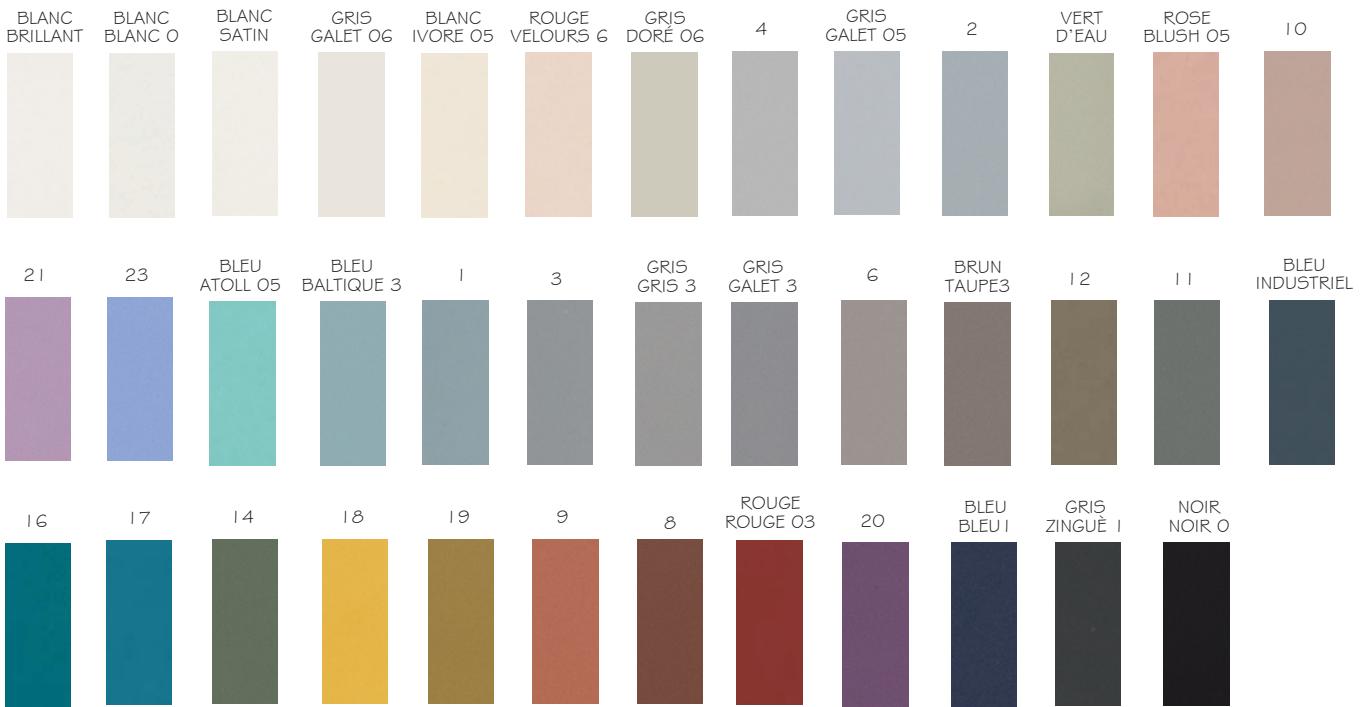

STYLE: ROUGE ROUGE 03

STYLE: 16

STYLES:

Available in all colors

SIZE	THICKNESS	SF / BX	PCS / BX	LBS / BX	SF / PL	LBS / PL	BOX / PL	INTERIOR		EXTERIOR			EDGE	FINISH	D.C.O.F
								WALL	FLOOR	WALL	FLOOR	POOL			
8"x20" EXCEPT BLANC BRILLANT	3/8"	7.64	7	25.05	733.44	2,449.35	96	x					Non-Rectified	Matte	N/A
8"x20" BLANC BRILLANT ONLY	3/8"	14.10	13	41.90	676.83	2,054.71	48	x					Non-Rectified	Polished	N/A
NOTES: V1								BULLNOSE / FINISH		PCS / BX		STAIR TREAD / FINISH		PCS / BX	
								-		-		-		-	

V1

THICKNESS

www.conceptsurfaces.com

YOU MIGHT ALSO LIKE
Pop, Spectrum, Raider