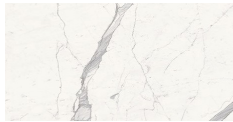

STYLE: Onice Reale

STYLES:

THASSOS

CALACATTA

CREMA MARFIL

ONICE PERLA

ONICE ORO

BIANCO VENATO EXTRA

ONICE GHIACCIO

Polished only

ONICE REALE

Polished only

ONICE GIADA

Polished only

BOOK MATCH AVAILABLE IN BIANCO VENATO EXTRA, CALACATTA, ONICE GHIACCIO & ONICE GIADA*

BIANCO VENATO EXTRA

CALACATTA

ONICE GHIACCIO

Polished only

ONICE GIADA

Polished only

*Bookmatch only available in 120"x60"

SIZE	THICKNESS	SF / PC	PCS / BX	LBS / Box	SF / PL	PC/A-FRAME	PL/Boxes	INTERIOR		EXTERIOR			EDGE	FINISH	D.C.O.F WET
								WALL	FLOOR	WALL	FLOOR	POOL			
30"x60"	6mm	12.50	2	69.73	605.48	-	25	x	x	x			Rectified	Satin	≥0.65
30"x60"	6mm	12.50	2	69.73	605.48	-	25	x		x			Rectified	Polished	N/A
60"x60"	6mm	24.21	1	69.73	581.26	48	24	x	x	x			Rectified	Satin	≥0.65
60"x60"	6mm	24.21	1	69.73	581.26	48	24	x		x			Rectified	Polished	N/A
120"x60"	6mm	50.00	1	139.47	581.26	50	12	x	x	x			Rectified	Satin	≥0.65
120"x60"	6mm	50.00	1	139.47	581.26	50	12	x		x			Rectified	Polished	N/A
NOTES: V1								BULLNOSE / FINISH		PCS / BX		STAIR TREAD / FINISH		PCS / BX	
								-		-		-		-	