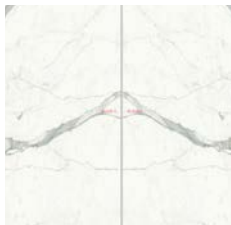

CALACATTA

ONICE GHIACCIO

Polished only

ONICE GIADA

Polished only

*Bookmatch only available in 120"x60"

SIZE	THICKNESS	SF / PC	PCS / BX	LBS / Box	SF / PL	PC/A-FRAME	PL/Boxes	INTERIOR		EXTERIOR			EDGE	FINISH	D.C.O.F WET
								WALL	FLOOR	WALL	FLOOR	POOL			
30"x60"	6mm	12.50	2	69.73	605.48	-	25	x	x	x			Rectified	Satin	≥0.65
30"x60"	6mm	12.50	2	69.73	605.48	-	25	x		x			Rectified	Polished	N/A
60"x60"	6mm	24.21	1	69.73	581.26	48	24	x	x	x			Rectified	Satin	≥0.65
60"x60"	6mm	24.21	1	69.73	581.26	48	24	x		x			Rectified	Polished	N/A
120"x60"	6mm	50.00	1	139.47	581.26	50	12	x	x	x			Rectified	Satin	≥0.65
120"x60"	6mm	50.00	1	139.47	581.26	50	12	x		x			Rectified	Polished	N/A
NOTES: V1								BULLNOSE / FINISH		PCS / BX		STAIR TREAD / FINISH		PCS / BX	
								-		-		-		-	