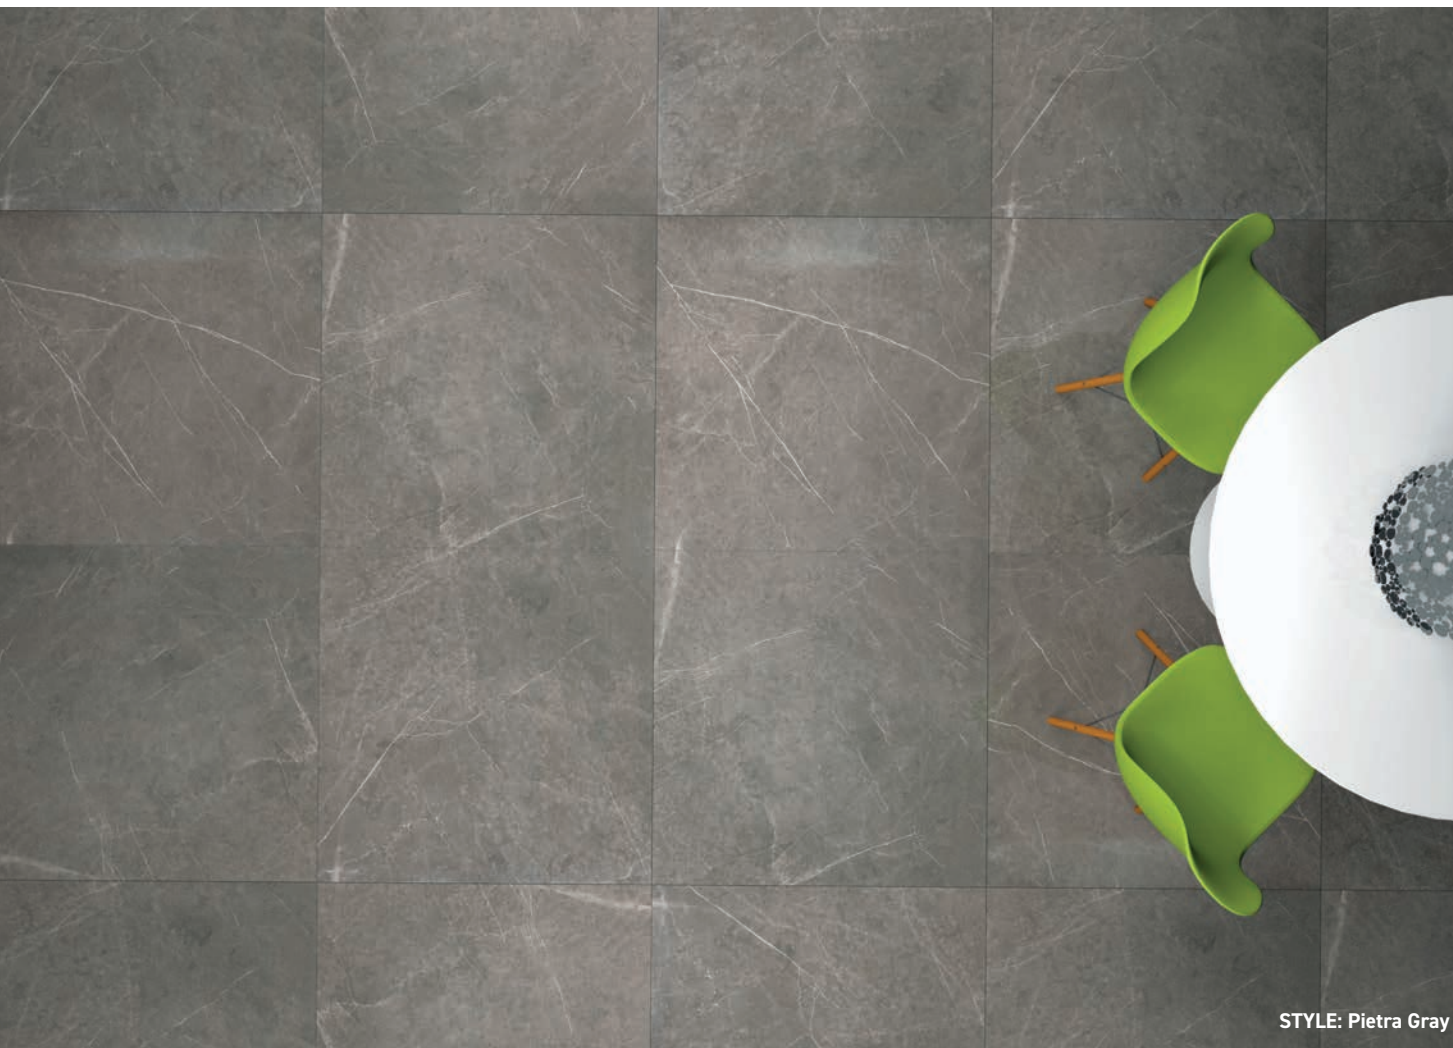

PORCELAIN | WALL / FLOOR

STYLE: Pietra Gray

SERIES: SLIMTECH TIMELESS

STYLE: Statuario White

STATUARIO WHITE

SAFARI AMANDE

PIETRA GRAY

SIZE	THICKNESS	SF / BX	PCS / BX	LBS / BX	SF / PL	LBS / PI	BOX / PL	INTERIOR		EXTERIOR			EDGE	FINISH	D.C.O.F WET
								WALL	FLOOR	WALL	FLOOR	POOL			
13"x39"	5.5mm	14.02	4	35.2	511.1	1,267	36	x	x*	x			Rectified	Satin [†] /Polished	0.42
19.5"x59"	5.5mm	16.14	2	38.5	516.48	1,232	32	x	x*	x			Rectified	Satin [†] /Polished	0.42
39"x39"	5.5mm	21.52	2	50.6	538	1,265	25	x	x*	x			Rectified	Satin [†] /Polished	0.42
39"x118"	5.5mm	32.28	1	75.9	258.24	607.2	8	x	x*	x			Rectified	Satin [†] /Polished	0.42

* Satin finish only

† Satin only available in Pietra Gray and Statuario White

SERIES: SLIMTECH TIMELESS

www.conceptsurfaces.com

YOU MIGHT ALSO LIKE:

Aura, Aura 2.0, Bellissimo, Bliss, Eterno, Lexi, Marbled, Select, Select 2.0, Titan Marbles, Virtuoso