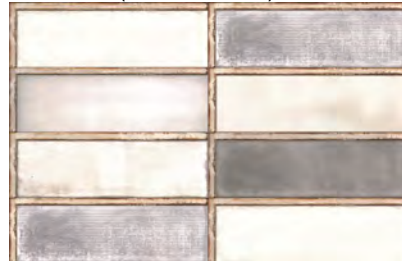

PRODUCT INFO

SIZE | 4"X12", 8"X24"
FINISH | GLOSSY
EDGE | NON- RECTIFIED
APPLICATION | WALL

TECHNICAL INFO

TRIM PIECES | NOT AVAILABLE
MOSAICS | NOT AVAILABLE
STAIR TREAD | NOT AVAILABLE
S.C.O.F | N/A

WHITE
(Panel Shown)

GREEN
(Panel Shown)

GREY
(Panel Shown)

STEEL
(Panel Shown)

SIZE	FINISH	THICKNESS	SF / BOX	PCS / BOX	LBS / BOX	SF / PAL	LBS / PAL	BOX / PAL
4"x12"	Glossy	1/4"	10.98	34	26.11	878.4	2,088.69	80
8"x24"	Glossy	1/4"	15.49	12	36.56	743.71	1,754.71	48

NOTE: All product colors have large shade/texture variation.

STYLE: Grey, 8"x24"

STYLE: White, 4"x12"