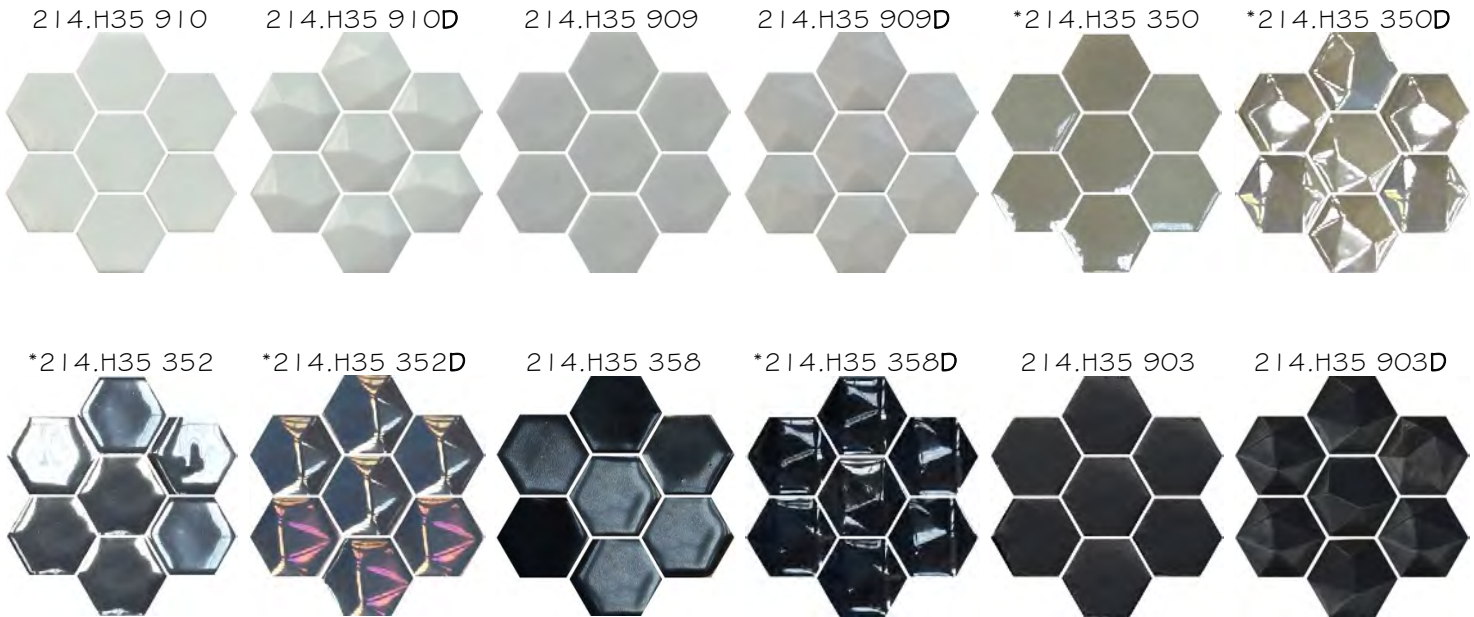

STYLE: 214.H35 903

SERIES: SALERNO

Style: \*214.H35 358D

214.H35 ROYAL DARK

214.H35 ROYAL DARK/D

**MOSAICS**

SIZE		FINISH	CHIP SIZE	MOUNT	PCS/ BOX	GROUT TYPE
Flat 12"x12" (Glass)		*Iridescent, Matte, Glossy	1"x1"	Mesh	10	Un-sanded or Epoxy
Dimensional 12"x12" (Glass)			1"x1"	Mesh	10	
INTERIOR			EXTERIOR			MATERIAL
WALL	FLOOR	WET	WALL	FLOOR	POOL	
X	X	X	X		X	Flat Glass
X		X	X		X	Dimensional Glass

 PATTERN	 V2 / SLIGHT VARIATION	 THICKNESS	 STATIC COEFFICIENT OF FRICTION
--	--	--	---

214.H35 ROYAL DARK/D  
All items with the D, will be  
3-dimensional like image above.