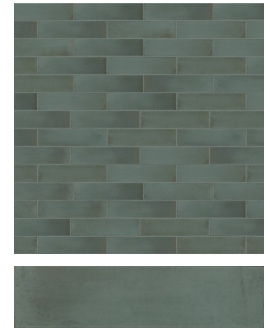

PRODUCT INFO

SIZE | 3"X11"

FINISH | GLOSSY

EDGE | NON RECTIFIED

APPLICATION | WALL AND FLOOR

TECHNICAL INFO

TRIM PIECES | NOT AVAILABLE

MOSAICS | NOT AVAILABLE

STAIR TREAD | NOT AVAILABLE

D.C.O.F (Wet) | > 0.42

BIANCO

*COTONE

GREIGE

FANGO

OTTANIO

SIZE	FINISH	THICKNESS	SF / BOX	PCS / BOX	LBS / BOX	SF / PAL	LBS / PAL	BOX / PAL
3"x11"	Glossy	3/8"	10.5	50	43.05	546.00	2,238.60	52

* Cotone has High Shade Variation

STYLE: *Cottone*

STYLE: *Greige*