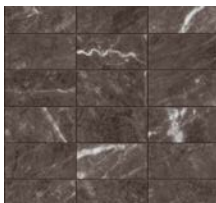

MOSAICS: (Available in all colors)

1"x1"

2"x4"

YOU MIGHT ALSO LIKE:

Belissimo, Bijou, Bijou +, Dreaming, Grande, Muse, Select, Slimtech - Timeless, Titan - Marbles, Universal