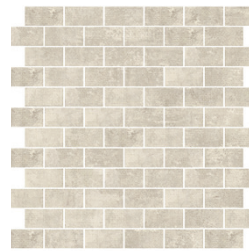

BRICK MOSAIC