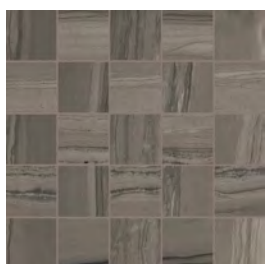

STYLE: DESERT ROPE

Style: AMAZONIAN BARK

STYLES:

POLAR WHITE

INDIAN ASH

DESERT ROPE

AMAZONIAN BARK

SIZE	THICKNESS	SF / BX	PCS / BX	LBS / BX	SF / PL	LBS / PL	BOX / PL	INTERIOR			EXTERIOR			EDGE	FINISH	D.C.O.F.	
								Wall	Floor		Wall	Floor	Pool			WET	DRY
9"x36"	3/8"	13.24	6	60.62	635.50	2,910.10	48	X	X	X				Rectified	Matte	> 0.42	> 0.42
12"x24"	3/8"	15.82	8	66.57	506.30	2,130.54	32	X	X	X				Non-Rectified	Matte	> 0.42	> 0.42
18"x36"	3/8"	13.13	3	60.62	367.70	1,697.56	28	X	X	X				Rectified	Matte	> 0.42	> 0.42

NOTES: V3/ Moderate Shade Variation	BULLNOSE / FINISH	PCS / BX	COVEBASE / FINISH	PCS / BX	STAIRTREAD / FINISH	PCS / BX
	3"x12" Matte	20	N/A	-	N/A	-

MOSAICS:

Available in all colors

3"x6" AMAZONIAN BARK

2"x2" AMAZONIAN BARK