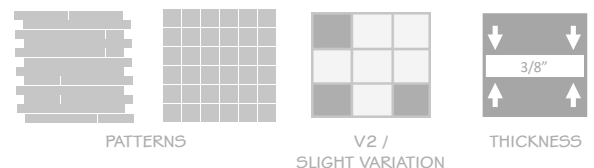

ROMANO GREIGE

ROMANO WHITE

SIZE	THICKNESS	SF / BX	PCS / BX	LBS / BX	SF / PL	LBS / PI	BOX / PL	INTERIOR		EXTERIOR			EDGE	FINISH	D.C.O.F WET (MATTE)
								WALL	FLOOR	WALL	FLOOR	POOL			
4" x 12"	3/8"	11.63	36	41.28	-	-	-	x	x	x			Rectified	Polished/ Matte	>0.50
12" x 24"	3/8"	15.75	8	55.91	504.03	1,789.30	32	x	x	x			Rectified	Polished/ Matte	>0.50
24" x 48"	3/8"	31.67	4	121.29	633.36	2,425.76	20	x	x	x			Rectified	Polished/ Matte	>0.50
NOTES: V2 / Slight Shade Variation								BULLNOSE / FINISH		PCS / BX		COVEBASE / FINISH		PCS / BX	
								4"x24"/Matte		16		6"x12"/Matte		8	

MOSAICS:

Available in all colors
Matte finish only

SIZE	FINISH	CHIP SIZE	MOUNT	PCS / BX	GROUT TYPE	INTERIOR		MATERIAL
						WALL	FLOOR	
1" x 2" Mosaic (12" x 12")	Matte	1" x 2"	Mesh	5	Un-Sanded	x	x	Porcelain
2" x 2" Mosaic (12" x 12")	Matte	2" x 2"	Mesh	5	Un-Sanded	x	x	Porcelain