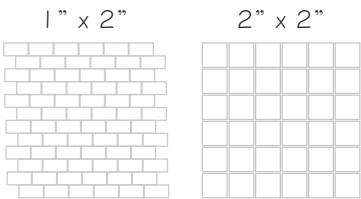

MOSAICS:

Available in all colors
Matte finish only

SIZE	FINISH	CHIP SIZE	MOUNT	PCS / BX	GROUT TYPE	INTERIOR		MATERIAL
						WALL	FLOOR	
1" x 2" Mosaic (12" x 12")	Matte	1" x 2"	Mesh	5	Un-Sanded	x	x	Porcelain
2" x 2" Mosaic (12" x 12")	Matte	2" x 2"	Mesh	5	Un-Sanded	x	x	Porcelain