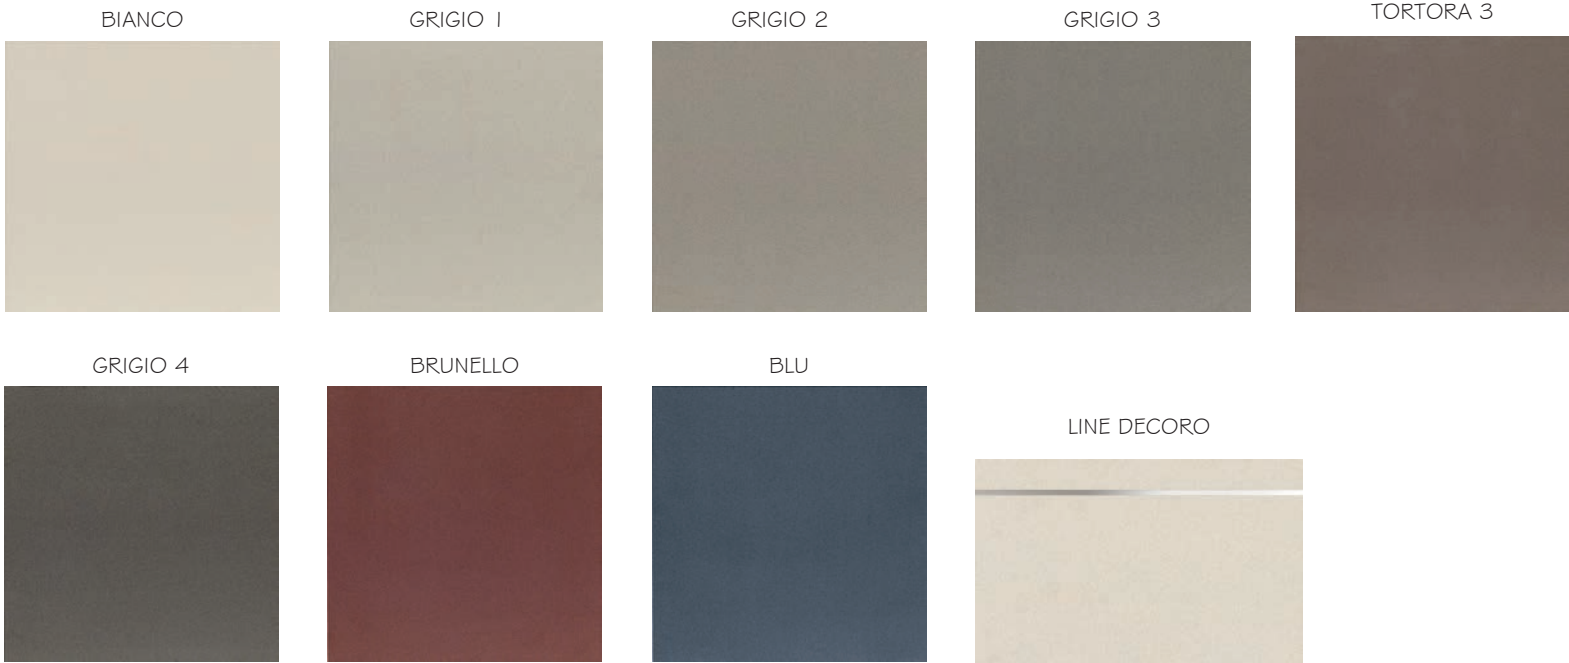

PORCELAIN | WALL / FLOOR

STYLE: BIANCO & GRIGIO

SERIES: TERRAIN

STYLE: BRUNELLO

STYLES:

Available in all colors
 || 3/4" x 23 5/8", 5 7/8" x 47 1/4",
 || 3/4" x 47 1/4", 23 5/8" x 47 1/4"

SIZE	THICKNESS	SF / BX	PCS / BX	LBS / BX	SF / PL	LBS / PI	BOX / PL	INTERIOR		EXTERIOR			EDGE	FINISH	D.C.O.F
								WALL	FLOOR	WALL	FLOOR	POOL			WET (MATTE)
5 7/8" x 47 1/4"	7/16"	11.20	18	57.32	537.60	2,751.37	48	x	x	x			Rectified	Matte	>0.47
11 3/4" x 23 5/8"	7/16"	9.37	5	47.95	449.76	2,301.62	48	x	x	x			Rectified	Matte	>0.47
23 5/8" x 23 5/8"	7/16"	14.97	4	76.61	449.10	2,298.32	30	x	x	x			Rectified	Matte	>0.47
11 3/4" x 47 1/4"	7/16"	11.20	3	57.32	403.20	2,063.52	36	x	x	x			Rectified	Matte	>0.47
23 5/8" x 47 1/4"	7/16"	14.97	2	76.61	359.28	1,838.65	24	x	x	x			Rectified	Matte	>0.47
NOTES: V2 / Slight Shade Variation								BULLNOSE / FINISH		PCS / BX	STAIR TREAD / FINISH		PCS / BX		
								3 1/2" x 23 1/4" Matte		18	11 5/8" x 23 1/4" Matte		5		

V2 / SLIGHT VARIATION

THICKNESS