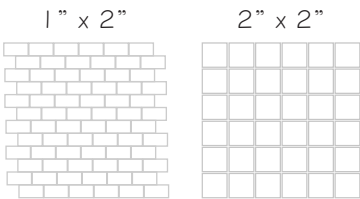

MOSAICS:

Available in all colors
Matte finish only

SIZE	FINISH	CHIP SIZE	MOUNT	PCS / BX	GROUT TYPE	INTERIOR		MATERIAL
						WALL	FLOOR	
1" x 2" Mosaic (12" x 12")	Matte	1" x 2"	Mesh	5	Un-Sanded	x	x	Porcelain
2" x 2" Mosaic (12" x 12")	Matte	2" x 2"	Mesh	5	Un-Sanded	x	x	Porcelain