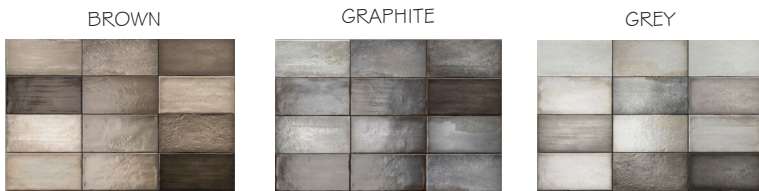

PORCELAIN | WALL / FLOOR

STYLE: GRAPHITE FLOOR & WALL

SERIES: OASIS

STYLES:

WALL TILE:

SIZE	THICKNESS	SF / BX	PCS / BX	LBS / BX	SF / PL	LBS / PI	BOX / PL	INTERIOR		EXTERIOR			EDGE	FINISH	D.C.O.F
								WALL	FLOOR	WALL	FLOOR	POOL			WET (MATTE)
4" x 8" Wall Only	1/4"	6.89	32	18.71	826.37	2,179.84	120	x					Non-Rectified	Polished	N/A
12" x 24"	3/8"	9.68	5	40.64	542.30	2,275.69	56	x	x	x			Rectified	Matte	>0.54
12" x 24"	3/8"	9.68	5	40.64	542.30	2,275.69	56	x	x	x			Rectified	Semi-Polished	N/A
24" x 24"	3/8"	11.62	3	48.76	464.83	1,950.54	40	x	x	x			Rectified	Matte	>0.54
24" x 24"	3/8"	11.62	3	48.76	464.83	1,950.54	40	x	x	x			Rectified	Semi-Polished	N/A
8" x 48" Wood Only	3/8"	10.33	4	51.20	433.84	2,150.54	42	x	x	x			Rectified	Matte	>0.69
24" x 48"	3/8"	15.50	2	65.02	372/387.50	1,560.43	24/25	x	x	x			Rectified	Matte	>0.54
24" x 48"	3/8"	15.50	2	65.02	372/387.50	1,560.43	24/25	x	x	x			Rectified	Semi-Polished	N/A
NOTES: V3 / High Shade Variation								BULLNOSE / FINISH		PCS / BX		STAIR TREAD / FINISH		PCS / BX	
								3.5" x 24" Matte		10		-		-	

YOU MIGHT ALSO LIKE

Floor: Retro, Oche, Industry, Transition
Wall: Empire