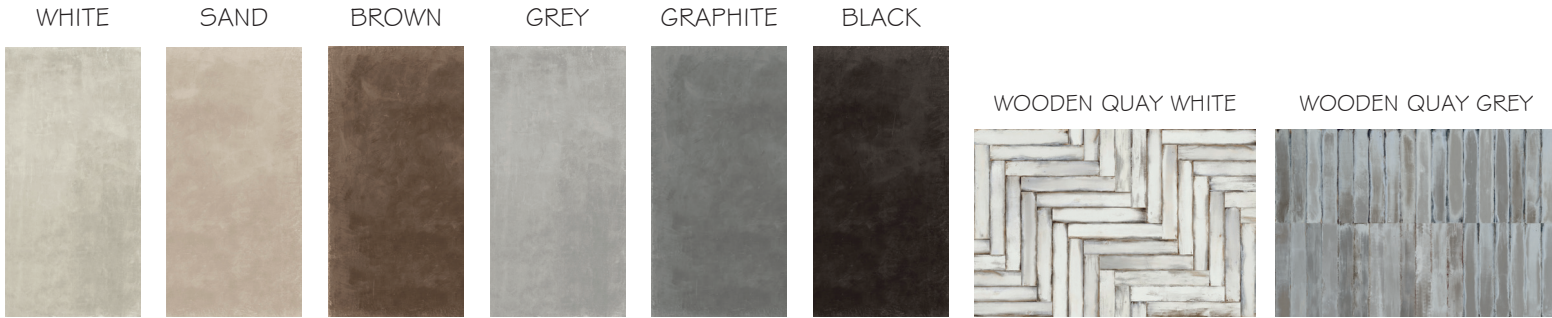

PORCELAIN | WALL / FLOOR

STYLE: GRAPHITE FLOOR & WALL

SERIES: OASIS

STYLES:

WALL TILE:

SIZE	THICKNESS	SF / BX	PCS / BX	LBS / BX	SF / PL	LBS / PI	BOX / PL	INTERIOR		EXTERIOR			EDGE	FINISH	D.C.O.F
								WALL	FLOOR	WALL	FLOOR	POOL			WET (MATTE)
4" x 8" Wall Only	1/4"	6.89	32	18.71	826.37	2,179.84	120	x					Non-Rectified	Polished	N/A
12" x 24"	3/8"	9.68	5	40.64	542.30	2,275.69	56	x	x	x			Rectified	Matte	>0.54
12" x 24"	3/8"	9.68	5	40.64	542.30	2,275.69	56	x	x	x			Rectified	Semi-Polished	N/A
24" x 24"	3/8"	11.62	3	48.76	464.83	1,950.54	40	x	x	x			Rectified	Matte	>0.54
24" x 24"	3/8"	11.62	3	48.76	464.83	1,950.54	40	x	x	x			Rectified	Semi-Polished	N/A
8" x 48" Wood Only	3/8"	10.33	4	51.20	433.84	2,150.54	42	x	x	x			Rectified	Matte	>0.69
24" x 48"	3/8"	15.50	2	65.02	372/387.50	1,560.43	24/25	x	x	x			Rectified	Matte	>0.54
24" x 48"	3/8"	15.50	2	65.02	372/387.50	1,560.43	24/25	x	x	x			Rectified	Semi-Polished	N/A
NOTES: V3 / High Shade Variation								BULLNOSE / FINISH		PCS / BX		STAIR TREAD / FINISH		PCS / BX	
								3.5" x 24" Matte		10		-		-	

YOU MIGHT ALSO LIKE

Floor: Retro, Oche, Industry, Transition
Wall: Empire