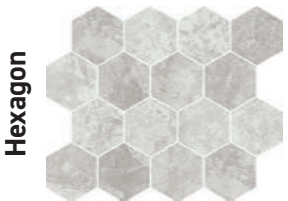

NOTES:								BULLNOSE / FINISH		PCS / BX		STAIR TREAD / FINISH		PCS / BX	
V2- Carrara White & Grey Marble V3- Bardiglio Grey								3"x24"/Matte		14					

MOSAICS														
TYPE	SIZE	FINISH	CHIP SIZE	MOUNT	PCS/BOX	GROUT TYPE	INTERIOR			EXTERIOR			MATERIAL	
							WALL	FLOOR	WET AREA	WALL	FLOOR	POOL		
Mosaic	12"x12"	Matte	2"x2"	Mesh	11	Sand								
Hexagon	12"x13"	Matte	3.5"x3.5"	Mesh	11	Sand	x	x		x				Porcelain
Freccia	12"x12"	Matte	3.25"x4"	Mesh	10	Sand								

MOSAICS:

Available in all colors

DECOS:

Available in Carrara White, Grey Marble & Bardiglio Grey

Also available in mix colors as shown

Series: MARTIQUE

YOU MIGHT ALSO LIKE:
BELLISSIMO, HARMONY, MARBLED,
PARAMOUNT, SELECT