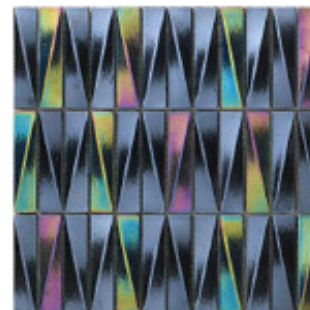

STYLE: French Quarter

STYLE: Lakeview

**STYLES:**

FRENCH QUARTER

GARDEN DISTRICT

ARTS DISTRICT

LAKEVIEW

TREME

ALGIERS

MOSAICS

TYPE	SIZE	FINISH	CHIP SIZE	MOUNT	PCS/BOX	GROUT TYPE	INTERIOR			EXTERIOR			MATERIAL
							WALL	FLOOR	WET AREA	WALL	FLOOR	POOL	
Mosaic	12"x12"	Glossy	1"x4"	Mesh	10	Sand	x		x	x		x	Glass

www.conceptsurfaces.com