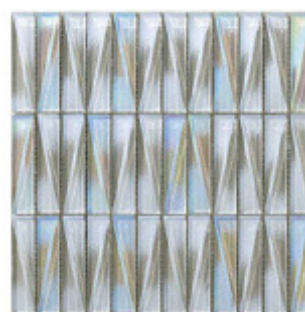

STYLE: French Quarter

STYLE: Lakeview

**STYLES:**

FRENCH QUARTER

GARDEN DISTRICT

ARTS DISTRICT

LAKEVIEW

TREME

ALGIERS

MOSAICS

TYPE	SIZE	FINISH	CHIP SIZE	MOUNT	PCS/BOX	GROUT TYPE	INTERIOR			EXTERIOR			MATERIAL
							WALL	FLOOR	WET AREA	WALL	FLOOR	POOL	
Mosaic	12"x12"	Glossy	1"x4"	Mesh	10	Sand	x		x	x		x	Glass

www.conceptsurfaces.com