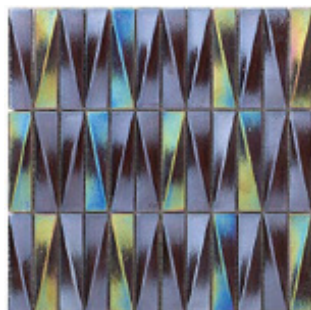

STYLE: French Quarter

STYLE: Lakeview

**STYLES:**

FRENCH QUARTER

GARDEN DISTRICT

ARTS DISTRICT

LAKEVIEW

TREME

ALGIERS

MOSAICS

TYPE	SIZE	FINISH	CHIP SIZE	MOUNT	PCS/BOX	GROUT TYPE	INTERIOR			EXTERIOR			MATERIAL
							WALL	FLOOR	WET AREA	WALL	FLOOR	POOL	
Mosaic	12"x12"	Glossy	1"x4"	Mesh	10	Sand	x		x	x		x	Glass

www.conceptsurfaces.com