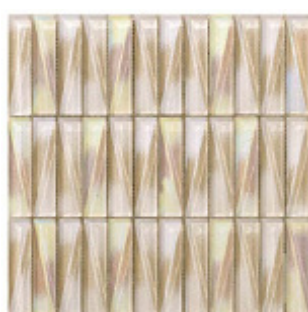

STYLE: French Quarter

STYLE: Lakeview

**STYLES:**

FRENCH QUARTER

GARDEN DISTRICT

ARTS DISTRICT

LAKEVIEW

TREME

ALGIERS

MOSAICS

TYPE	SIZE	FINISH	CHIP SIZE	MOUNT	PCS/BOX	GROUT TYPE	INTERIOR			EXTERIOR			MATERIAL
							WALL	FLOOR	WET AREA	WALL	FLOOR	POOL	
Mosaic	12"x12"	Glossy	1"x4"	Mesh	10	Sand	x		x	x		x	Glass

www.conceptsurfaces.com