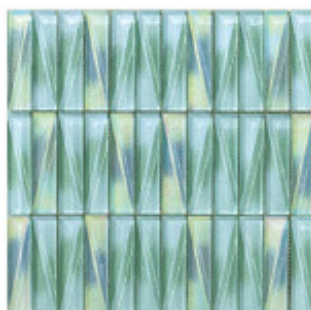

STYLE: French Quarter

STYLE: Lakeview

**STYLES:**

FRENCH QUARTER

GARDEN DISTRICT

ARTS DISTRICT

LAKEVIEW

TREME

ALGIERS

MOSAICS

TYPE	SIZE	FINISH	CHIP SIZE	MOUNT	PCS/BOX	GROUT TYPE	INTERIOR			EXTERIOR			MATERIAL
							WALL	FLOOR	WET AREA	WALL	FLOOR	POOL	
Mosaic	12"x12"	Glossy	1"x4"	Mesh	10	Sand	x		x	x		x	Glass

www.conceptsurfaces.com