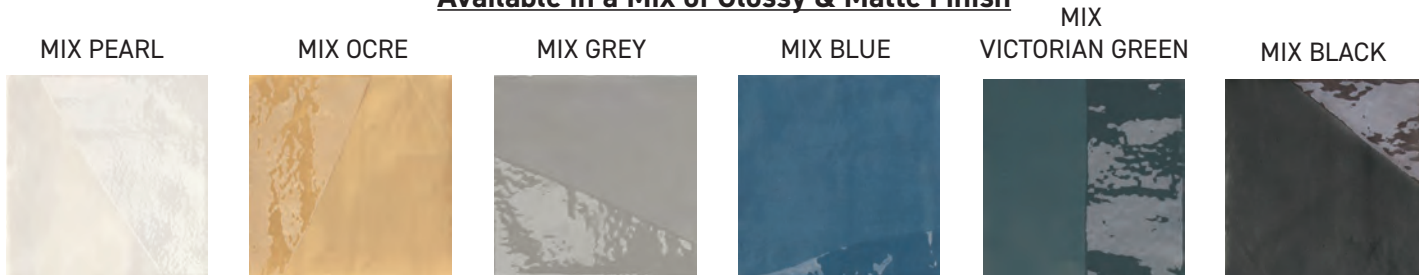

PORCELAIN | WALL / FLOOR

STYLE: Picket Dark Blue

SERIES: ON & OFF

STYLE: Ocre shown in Matte and Mix Matte/Glossy random

Available in Glossy & Matte Finish

Available in Matte Finish Only

Available in a Mix of Glossy & Matte Finish

Available in all colors

ALL SIZES ARE NOMINAL

STYLE	SIZE	THICKNESS	SF / BX	PCS / BX	LBS / BX	SF / PL	LBS / PI	BOX / PL	INTERIOR		EXTERIOR			EDGE	FINISH	D.C.O.F WET
									WALL	FLOOR	WALL	FLOOR	POOL			
Picket	2"x10"	1/4"	2.37	23	6.88	355.21	1,033.97	150	x	x	x			Non-Rectified	Matte	≤0.42
Picket	2"x10"	1/4"	2.37	23	6.88	355.21	1,033.97	150	x	x	x			Non-Rectified	Glossy	N/A
Solid	5.5"x5.5"	1/4"	5.38	26	20.06	639.38	2,407.45	120	x	x	x			Non-Rectified	Matte	≤0.62
Mix	5.5"x5.5"	1/4"	5.38	26	20.06	639.38	2,407.45	120	x	x	x			Non-Rectified	Mix	≤0.62