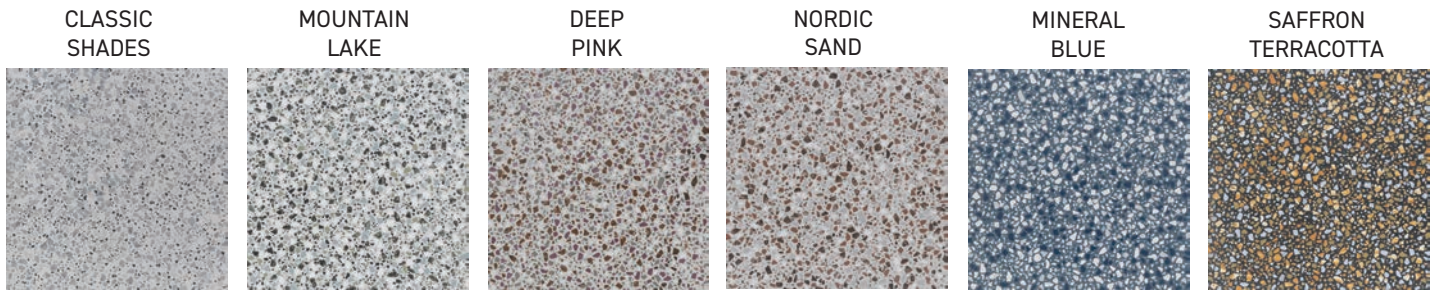

# PORCELAIN | WALL / FLOOR

STYLE: Nordic Sand

SERIES: MILLENNIUM

STYLE: Saffron Terracotta

**4"x20"**

\*ALL SIZES ARE NOMINAL\*

**12"x12" & 24"x24"**

\*ALL SIZES ARE NOMINAL\*

SIZE	THICKNESS	SF / BX	PCS / BX	LBS / BX	SF / PL	LBS / PI	BOX / PL	INTERIOR			EXTERIOR			EDGE	FINISH	D.C.O.F WET
								WALL	FLOOR		WALL	FLOOR	POOL			
4"x20"	3/8	10.77	20	33.96	430.80	1,358.40	40	x						Non-Rectified	Matte	N/A
12"x12"	3/8	10.77	11	31.75	516.96	1,524.00	48	x	x	x				Rectified	Matte	≥0.42
24"x24"	3/8	11.63	3	52.25	372.16	1,672.00	32	x	x	x				Rectified	Matte	≥0.42

\*SAFFRON SAND

\*Classic Mineral & Saffron Sand only available in 24"x24"

**SERIES: MILLENNIUM**

CONCEPT SURFACES

www.conceptsurfaces.com

**YOU MIGHT ALSO LIKE:**  
Comprehensive 2.0, Elements, Era,  
Raider, Eye Candy