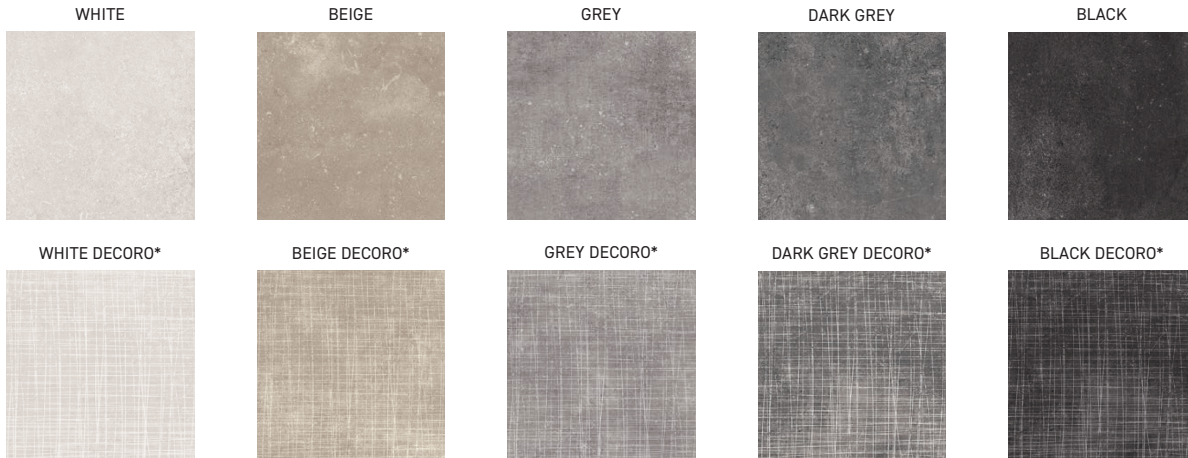

STYLE: White

SIZE	THICKNESS	SF / BX	PCS / BX	LBS / BX	SF / PL	LBS / PL	BOX / PL	INTERIOR			EXTERIOR			EDGE	FINISH	D.C.O.F WET
								WALL	FLOOR		WALL	FLOOR	POOL			
12"x24"	3/8"	13.57	7	52.03	542.51	2081.2	40	x	x	x			Rectified	Natural	≥.42	
12"x24"	3/8"	13.57	7	52.03	542.51	2081.2	40	x	x	x			Non-Rectified	Natural	≥.42	
24"x24"	3/8"	19.38	5	74.41	620.16	2381.12	32	x	x	x			Rectified	Natural	≥.42	
24"x48"	3/8"	8.40	1	32.30	352.80	1356.6	42	x	x	x			Rectified	Natural	≥.42	
32"x32"	3/8"	13.78	2	59.75	606.32	2629.0	44	x	x	x			Rectified	Natural	≥.42	

* Decoro available in 12"x24" only.

MOSAIC													
TYPE	SIZE	FINISH	CHIP SIZE	MOUNT	PCS/BOX	GROUT TYPE	INTERIOR			EXTERIOR			MATERIAL
							WALL	FLOOR	WET AREA	WALL	FLOOR	POOL	
Mosaic	12"x12"	Natural	2"x2"	Mesh	5	Sanded	x	x	x	x			Porcelain
							BULLNOSE	FINISH		PC / BX	COVE BASE	FINISH	PCS / BX
	3"x24"	Natural						Natural		12	-	-	-
	3"x32"	Natural						Natural		10	-	-	-
							DECORO	FINISH		PC / BX	COVE BASE	FINISH	PCS / BX
	12"x24"	Natural						Natural		7	-	-	-