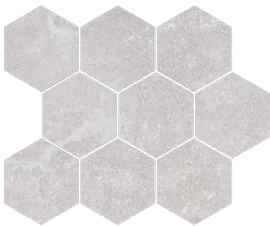

STYLE: Dark Gray

STYLE: Beige

BIANCO

BEIGE

GRAY

DARK GRAY

SIZE	THICKNESS	SF / BX	PCS / BX	LBS / BX	SF / PL	LBS / PI	BOX / PL	INTERIOR		EXTERIOR			EDGE	FINISH	D.C.O.F WET
								WALL	FLOOR	WALL	FLOOR	POOL			
12"x24"	3/8"	15.50	8	61.40	496.00	1,964.80	32	x	x	x	x		Rectified	Matte	≥0.42
24"x24"	3/8"	23.25	6	80.52	774.00	2,576.64	32	x	x	x	x		Rectified	Matte	≥0.42
24"x24"	2cm	7.75	2	71.17	248.00	2,277.29	32	x	x	x	x		Rectified	Matte	≥0.42
24"x48"	3/8"	15.50	2	63.00	558.00	2,268.00	36	x	x	x	x		Rectified	Matte	≥0.42

Mosaics Available in All Colors

MOSAIC													
TYPE	SIZE	FINISH	CHIP SIZE	MOUNT	PCS/BOX	GROUT TYPE	INTERIOR			EXTERIOR			MATERIAL
							WALL	FLOOR	WET AREA	WALL	FLOOR	POOL	
Mosaic	11.2"x11.2"	Matte	1.4"x1.4"	Mesh	10	Sanded	x	x	x	x			Porcelain
Mosaic Hexagon	12"x12"	Matte	4"x4"	Mesh	10	Sanded	x	x	x	x			Porcelain
Mosaic Brick	12"x24"	Matte	-	Mesh	4	Sanded	x	x	x	x			Porcelain
							BULLNOSE	FINISH		PC / BX	COVE BASE	FINISH	PCS / BX
							4"x24"	Matte		10	-	-	-