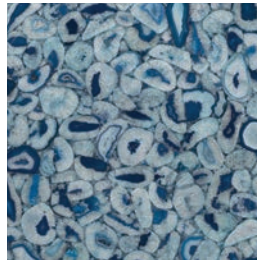

# PORCELAIN | WALL / FLOOR

STYLE: Blu

SERIES: GEODE

STYLE: Black

ATENA

BLU

BLACK

SIZE	THICKNESS	SF / BX	PCS / BX	LBS / BX	SF / PL	LBS / PI	BOX / PL	INTERIOR		EXTERIOR			EDGE	FINISH	D.C.O.F WET
								WALL	FLOOR	WALL	FLOOR	POOL			
60"x120"	6mm	48.44	1	139.46	806	1673.52	12	x	x	x			Rectified	Polished	N/A