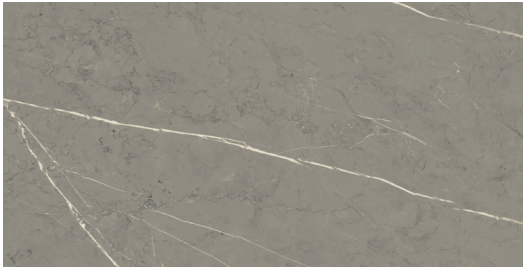

PORCELAIN | WALL / FLOOR

STYLE: Smoke

SERIES: CLARK

STYLE: Silver

SILVER

SMOKE

SIZE	THICKNESS	SF / BX	PCS / BX	LBS / BX	SF / PL	LBS / PI	BOX / PL	INTERIOR		EXTERIOR			EDGE	FINISH	D.C.O.F WET
								WALL	FLOOR	WALL	FLOOR	POOL			
12"x24"	3/8" (8.5mm)*	18.94	10	75.56	606.22	2417.92	32	x	x	x			Rectified	Matte/Polished	≥ 0.42
24"x48"	3/8" (10mm)*	15.28	2	77.66	458.54	2329.80	30	x	x	x			Rectified	Matte/Polished	≥ 0.42

* Due to the different thicknesses the two sizes will not line up

SERIES: CLARK

www.conceptsurfaces.com

YOU MIGHT ALSO LIKE:

Bliss, Bellissimo, Martique, Marbled