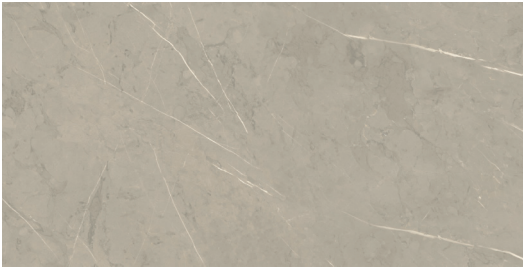

PORCELAIN | WALL / FLOOR

STYLE: Smoke

SERIES: CLARK

STYLE: Silver

SILVER

SMOKE

SIZE	THICKNESS	SF / BX	PCS / BX	LBS / BX	SF / PL	LBS / PI	BOX / PL	INTERIOR		EXTERIOR			EDGE	FINISH	D.C.O.F WET
								WALL	FLOOR	WALL	FLOOR	POOL			
12"x24"	3/8" (8.5mm)*	18.94	10	75.56	606.22	2417.92	32	x	x	x			Rectified	Matte/Polished	≥ 0.42
24"x48"	3/8" (10mm)*	15.28	2	77.66	458.54	2329.80	30	x	x	x			Rectified	Matte/Polished	≥ 0.42

* Due to the different thicknesses the two sizes will not line up

SERIES: CLARK

www.conceptsurfaces.com

YOU MIGHT ALSO LIKE:

Bliss, Bellissimo, Martique, Marbled