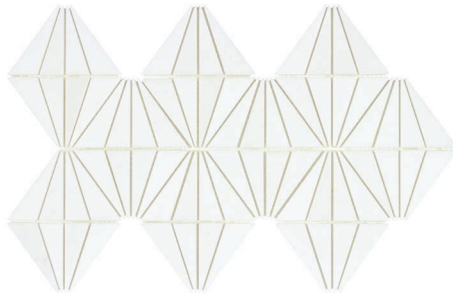

MOSAICS | NATURAL STONE

STYLE: Marquis White

SERIES: REGGENZA

STYLE: Regal White (inset only)

MARQUIS WHITE

REGAL WHITE

MOSAIC																	
SIZE	CHIP SIZE	THICKNESS	FINISH	GROUT TYPE	MATERIAL	MOUNT	SF / BX	PCS / BX	LBS / BX	SF / PL	LBS / PI	BOX / PL	INTERIOR		EXTERIOR		
													WALL	FLOOR	WALL	FLOOR	POOL
Marquis 8"X13"	Multi	3/8"	Polished	Unsanded	Natural Stone	Mesh	7.3	10	32.00	459.90	2016	63	x		x		
Regal 10"x12"	Multi	3/8"	Polished	Unsanded	Natural stone	Mesh	8.5	10	36.60	535.50	2305.80	63	x		x		