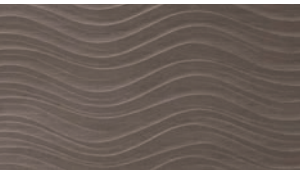

# PORCELAIN | WALL / FLOOR

STYLE: White Wave

SERIES: ACADIA

STYLE: Mud

WHITE

WHITE WAVE

BEIGE

BEIGE WAVE

GREY

GREY WAVE

FLAX

FLAX WAVE

MUD

MUD WAVE

SIZE	THICKNESS	SF / BX	PCS / BX	LBS / BX	SF / PL	LBS / PI	BOX / PL	INTERIOR		EXTERIOR			EDGE	FINISH	D.C.O.F WET
								WALL	FLOOR	WALL	FLOOR	POOL			
12"x24"	3/8"	15.51	8	69.67	496.33	2,229.29	32	x	x	x	x		Rectified	Matte	>.42
24"x48"	3/8"	15.51	2	70.77	511.84	2,335.33	33	x	x	x	x		Rectified	Matte/Wave*	>.42
								BULLNOSE		FINISH	PC / BX	STAIR TREAD	FINISH	PCS / BX	
								3 2/4"x23 5/8"		Matte	-	-	-	-	