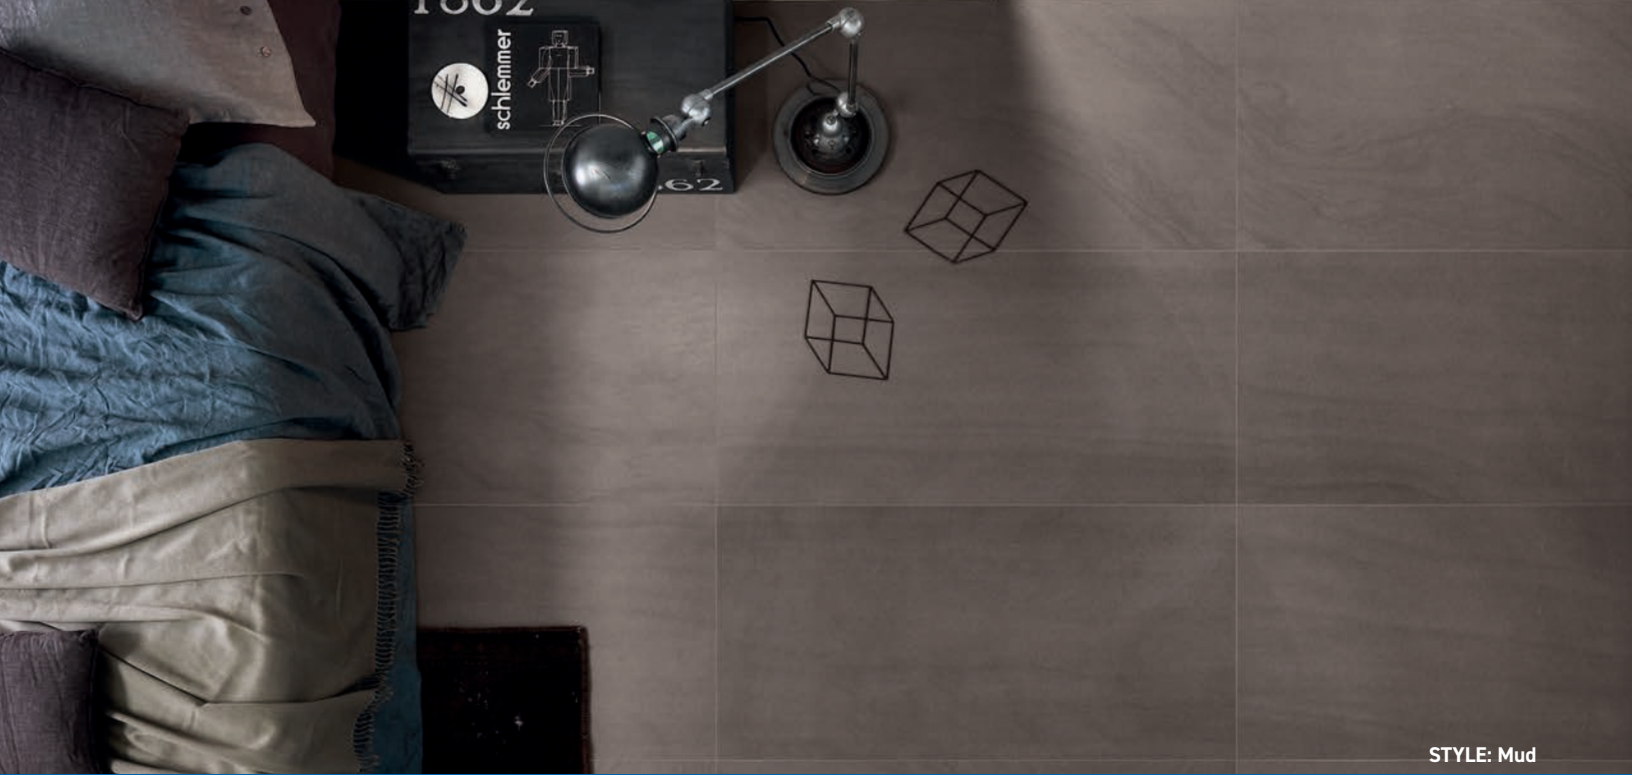

# PORCELAIN | WALL / FLOOR

STYLE: White Wave

SERIES: ACADIA

STYLE: Mud

WHITE

WHITE WAVE

BEIGE

BEIGE WAVE

\* Wave is wall only

**SERIES: ACADIA**

www.conceptsurfaces.com

**YOU MIGHT ALSO LIKE:**

Ancient Stone, Bottega, Harmony, Icon, Marstood, Maxxi, Piccola, Serenity, Supreme