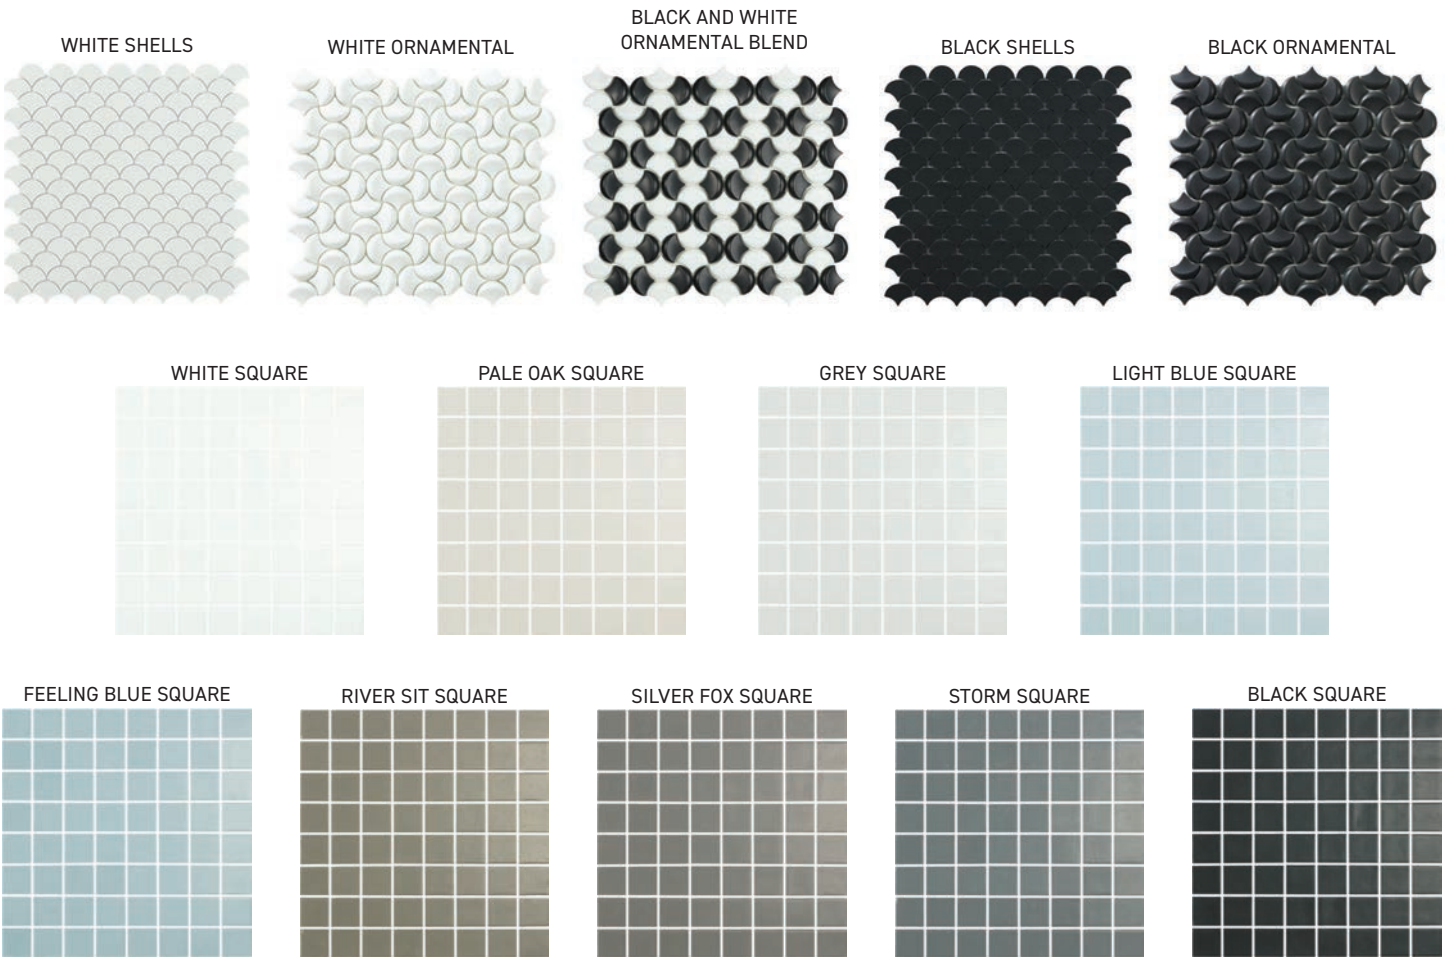

STYLE: White Square

STYLE: Black Shells

MOSAIC																		
SIZE	CHIP SIZE	THICKNESS	FINISH	GROUT TYPE	MATERIAL	MOUNT	SF / BX	PCS / BX	LBS / BX	SF / PL	LBS / PI	BOX / PL	INTERIOR			EXTERIOR		
													WALL	FLOOR	WET AREAS	WALL	FLOOR	POOL
Square 12 3/4"x12 3/4"	1.5"x1.5"	5/32"	Matte/ Anti-Slip	Unsanded	Glass	Mesh	10.75	10	25.0	-	-	-	x	x	x*	x	x*	x*
Shells 12 1/2"x12 3/4"	1.1"x1.4"	1/4"	Matte	Unsanded	Glass	Mesh	9.42	10	18.6	-	-	-	x	x		x		
Ornamental 12 3/4"x11 1/2"	1.1"x1.4"	1/4"	Matte	Unsanded	Glass	Mesh	9.42	10	26.2	-	-	-	x			x		

* Anti-Slip only

SERIES: BARLETTA

www.conceptsurfaces.com

YOU MIGHT ALSO LIKE:

Trieste