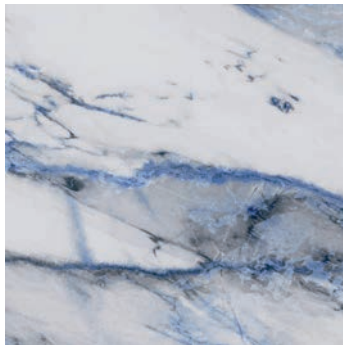

PORCELAIN | WALL / FLOOR

STYLE: Azzurro

SERIES: CAPTURED

STYLE: Gold

GOLD

BLUE

ORO

AZZURRO

ANTIC

SIZE	THICKNESS	SF / BX	PCS / BX	LBS / BX	SF / PL	LBS / PI	BOX / PL	INTERIOR		EXTERIOR			EDGE	FINISH	D.C.O.F WET
								WALL	FLOOR	WALL	FLOOR	POOL			
24"x48"	7/16"	15.5	2	74.96	496.01	2398.63	32	x	x	x			Rectified	Polished	N/A
36"x36"	7/16"	17.44	2	92.59	470.88	2499.93	27	x	x	x			Rectified	Polished	N/A
48"x48"	7/16"†	15.5	1	84.66	558	3047.76	36	x	x	x			Rectified	Polished	N/A
30"x59"‡	7/16"	12.17	1	61.73	486.8	2469.2	40	x	x	x			Rectified	Polished	N/A

* 10.5mm thickness

† 10.7mm thickness

‡ Only available in Antic, Azzurro and Oro