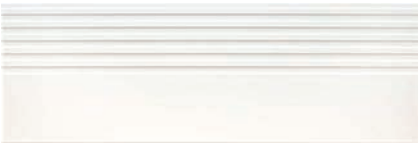

STYLE: Bianco

CETIM

HIGHWAY

ORIGENS

BIANCO

CLARA

ESCURA

GRIGIO

SIZE	THICKNESS	SF / BX	PCS / BX	LBS / BX	SF / PL	LBS / PI	BOX / PL	INTERIOR		EXTERIOR			EDGE	FINISH	D.C.O.F WET
								WALL	FLOOR	WALL	FLOOR	POOL			
12x36 Cetim	7/16"*	11.52	4	49.61	460.8	1984.4	40	x					Rectified	Matte	N/A
12"x36" Grigio & Bianco	7/16"†	14.43	5	71.66	519.48	2579.76	36	x					Rectified	Textured	N/A
12"x36" Clara, Escura, Highway & Origens	7/16"*	11.52	4	49.61	460.8	1984.4	40	x					Rectified	Textured	N/A