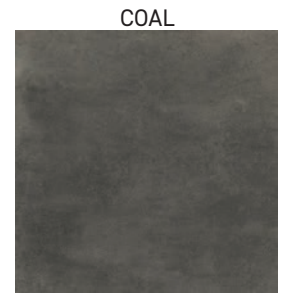

PORCELAIN | WALL / FLOOR / MOSAIC

STYLE: Floor & Wall-Coal
Bar Bottom-Tatami Coal

SERIES: EVOLVE

Available in all colors above
ALL SIZES ARE NOMINAL

SIZE	THICKNESS	SF / BX	PCS / BX	LBS / BX	SF / PL	LBS / PI	BOX / PL	INTERIOR		EXTERIOR			EDGE	FINISH	D.C.O.F WET
								WALL	FLOOR	WALL	FLOOR	POOL			
12"x24"	3/8	11.52	6	52.08	552.41	2,502.25	48	x	x	x			Rectified	Matte	≥0.60
12"x24"	3/8	11.52	6	52.08	552.41	2,502.25	48	x	x	x			Rectified	Semi-Polish	≥0.46
12"x24"	3/8	11.52	6	52.08	552.41	2,502.25	48	x	x	x	x		Rectified	Grip	≥0.71
24"x24"	3/8	11.52	3	52.21	554.24	2,508.86	48	x	x	x			Rectified	Matte	≥0.60
24"x24"	3/8	11.52	3	52.21	554.24	2,508.86	48	x	x	x			Rectified	Semi-Polish	≥0.46
24"x24"	3/8	11.52	3	52.21	554.24	2,508.86	48	x	x	x	x		Rectified	Grip	≥0.71
18"x36"	7/16	8.62	2	45.42	363.71	1,816.61	40	x	x	x			Rectified	Matte	≥0.60
18"x36"	7/16	8.62	2	45.42	363.71	1,816.61	40	x	x	x			Rectified	Semi-Polish	≥0.46
30"x30"	7/16	11.95	2	59.31	501.82	2,491.23	42	x	x	x			Rectified	Matte	≥0.60
30"x30"	7/16	11.95	2	59.31	501.82	2,491.23	42	x	x	x			Rectified	Semi-Polish	≥0.46
36"x36"	7/16	8.72	1	47.62	347.25	1,904.80	40	x	x	x			Rectified	Matte	≥0.60
36"x36"	7/16	8.72	1	47.62	347.25	1,904.80	40	x	x	x			Rectified	Semi-Polish	≥0.46
36"x36"	7/16	8.72	1	47.62	347.25	1,904.80	40	x	x	x	x		Rectified	Grip	≥0.71

Available in all colors above
ALL SIZES ARE NOMINAL

SIZE	THICKNESS	SF / BX	PCS / BX	LBS / BX	SF / PL	LBS / PI	BOX / PL	INTERIOR		EXTERIOR			EDGE	FINISH	D.C.O.F WET
								WALL	FLOOR	WALL	FLOOR	POOL			
12"x24"	3/8	11.52	6	52.08	552.41	2,502.25	48	x	x	x			Rectified	Semi-Polish	≥0.46
18"x36"	7/16	8.62	2	45.42	363.71	1,816.61	40	x	x	x			Rectified	Semi-Polish	≥0.46