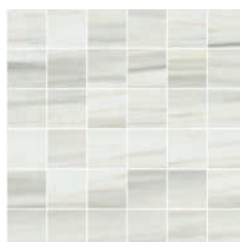

Mosaics Available in All Colors

MOSAIC													
TYPE	SIZE	FINISH	CHIP SIZE	MOUNT	PCS/BOX	GROUT TYPE	INTERIOR			EXTERIOR			MATERIAL
							WALL	FLOOR	WET AREA	WALL	FLOOR	POOL	
Brick	12"x12"	Matte	1"x2"	Mesh	5	Sanded	x	x		x			Porcelain
Mosaic	12"x12"	Matte	2"x2"	Mesh	5	Sanded	x	x		x			Porcelain
							BULLNOSE	FINISH		PC / BX	COVE BASE	FINISH	PCS / BX
							4"x24"	Matte		16	6"x12"	Matte	8

SERIES: SELECT 2.0

www.conceptsurfaces.com

YOU MIGHT ALSO LIKE:

Bellissimo, Titan, Select, Marbled