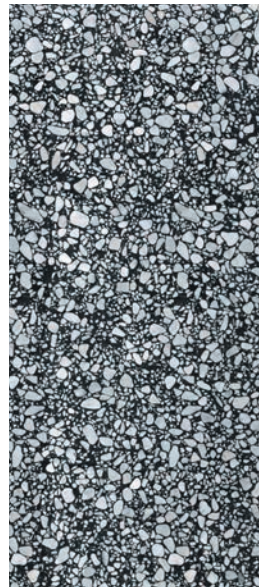

PORCELAIN | WALL / FLOOR

STYLE: Bianco

SERIES: SASSOLINI

STYLE: Moro

BIANCO

GRIGIO

MORO

CARNICO

SIZE [†]	THICKNESS	SF / BX	PCS / BX	LBS / BX	SF / PL	LBS / PL	BOX / PL	INTERIOR		EXTERIOR			EDGE	FINISH	D.C.O.F WET
								WALL	FLOOR	WALL	FLOOR	POOL			
24"x24"	3/8"	14.96	4	73.56	448.8	2206.8	30	x	x	x			Rectified	Matte/Polished*	≥0.51 Matte, N/A Polished
24"x48"	3/8"	14.96	2	73.56	538.56	2648.16	36	x	x	x			Rectified	Matte/Polished*	≥0.51 Matte, N/A Polished
48"x48"	6.5mm	29.97	2	92.08	719.28	2209.92	24	x	x	x			Rectified	Matte/Polished*	≥0.51 Matte, N/A Polished
48"x96"	6.5mm	29.97	1	92.08	599.4	1841.6	20	x	x	x			Rectified	Matte/Polished*	≥0.51 Matte, N/A Polished