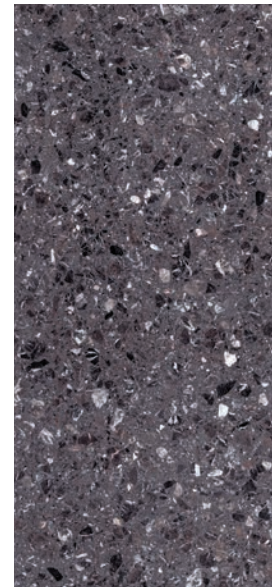

PORCELAIN | WALL / FLOOR

STYLE: Bianco

SERIES: SASSOLINI

STYLE: Moro

BIANCO

GRIGIO

MORO

CARNICO

SIZE [†]	THICKNESS	SF / BX	PCS / BX	LBS / BX	SF / PL	LBS / PL	BOX / PL	INTERIOR		EXTERIOR			EDGE	FINISH	D.C.O.F WET
								WALL	FLOOR	WALL	FLOOR	POOL			
24"x24"	3/8"	14.96	4	73.56	448.8	2206.8	30	x	x	x			Rectified	Matte/Polished*	≥0.51 Matte, N/A Polished
24"x48"	3/8"	14.96	2	73.56	538.56	2648.16	36	x	x	x			Rectified	Matte/Polished*	≥0.51 Matte, N/A Polished
48"x48"	6.5mm	29.97	2	92.08	719.28	2209.92	24	x	x	x			Rectified	Matte/Polished*	≥0.51 Matte, N/A Polished
48"x96"	6.5mm	29.97	1	92.08	599.4	1841.6	20	x	x	x			Rectified	Matte/Polished*	≥0.51 Matte, N/A Polished