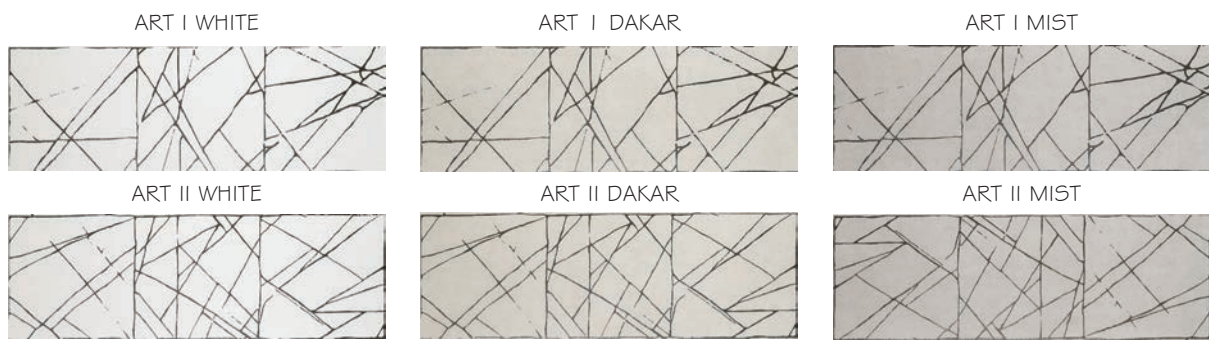

STYLE: NET DAKAR

STYLE: ZEEP WHITE

STYLES:

DECOS:

SIZE	THICKNESS	SF / BX	PCS / BX	LBS / BX	SF / PL	LBS / PI	BOX / PL	INTERIOR		EXTERIOR			EDGE	FINISH	D.C.O.F
								WALL	FLOOR	WALL	FLOOR	POOL			WET
16" x 48"	7/16"	15.49	3	59.52	433.84	1721.81	28	x					Rectified	Matte	N/A
NOTES: V1 / Low Shade Variation								BULLNOSE / FINISH		PCS / BX		STAIR TREAD / FINISH		PCS / BX	
								N/A		N/A		N/A		N/A	

V1 / LOW VARIATION

THICKNESS