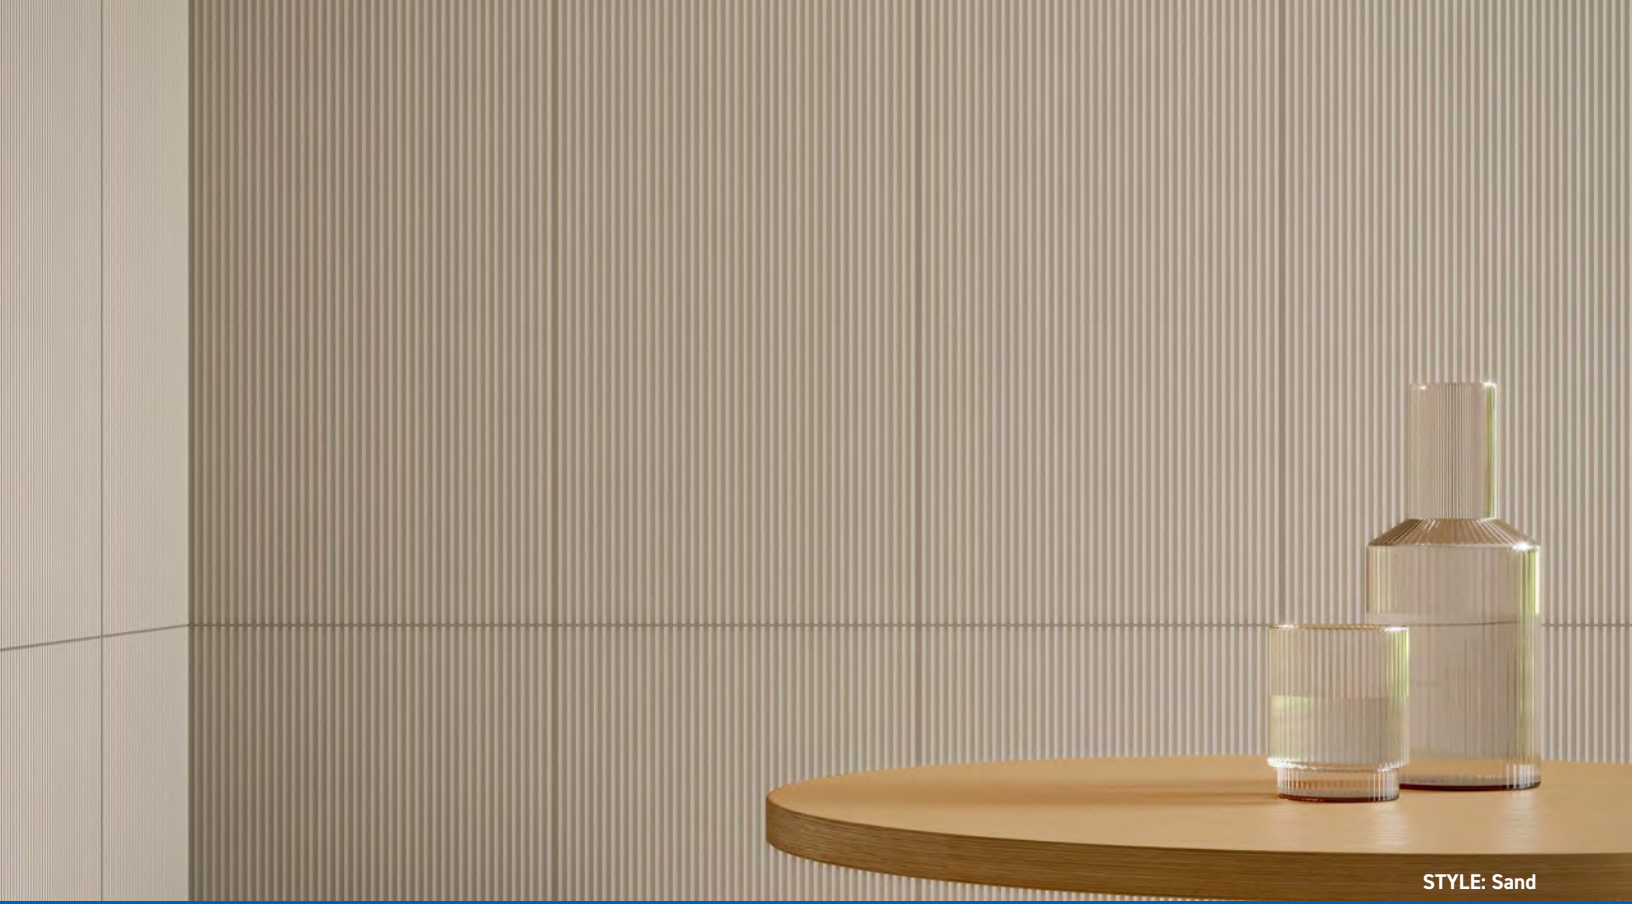

STYLE: Deep Blue

STYLE: Sand

WHITE

SAND

DARK GREY

TERRACOTTA

DEEP BLUE

SIZE	THICKNESS	SF / BX	PCS / BX	LBS / BX	SF / PL	LBS / PI	BOX / PL	INTERIOR		EXTERIOR			EDGE	FINISH	D.C.O.F WET
								WALL	FLOOR	WALL	FLOOR	POOL			
12"x32"	3/8"	13.38	5	44.1	535.2	1764	40	x					Rectified	Ribbed	N/A

All sizes are nominal

SERIES: CORD

www.conceptsurfaces.com

YOU MIGHT ALSO LIKE:
 Invented, Ocean Tide, Nimbus,
 Pueblo, Harmony, Vulcano Wall