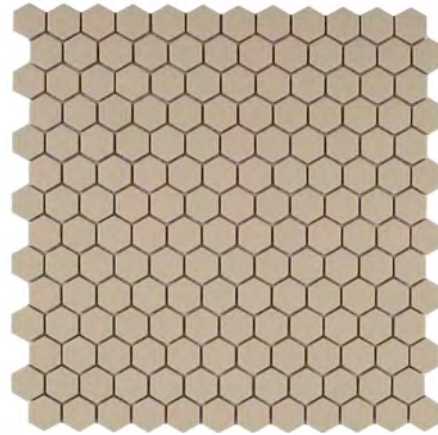

MOSAICS | GLASS

STYLE: Floor: Grey Hex, Wall: White Hex

SERIES: EASTON

WHITE HEX

TAUPE HEX

GREY HEX

BLACK HEX

MOSAIC													INTERIOR			EXTERIOR		
SIZE	CHIP SIZE	THICKNESS	FINISH	GROUT TYPE	MOUNT	SF / BX	PCS / BX	LBS / BX	SF / PL	LBS / PI	BOX / PL	WALL	FLOOR	WET AREA	WALL	FLOOR	POOL	
												x*	x*					
11 1/3"x11 5/8"	7/8"x1"	15/64"	Matte	Unsanded	Mesh	9.19	10	23.6	661.68	1699.2	72	x*	x*					

* Shower walls and floor okay, no other wet areas

All sizes are nominal