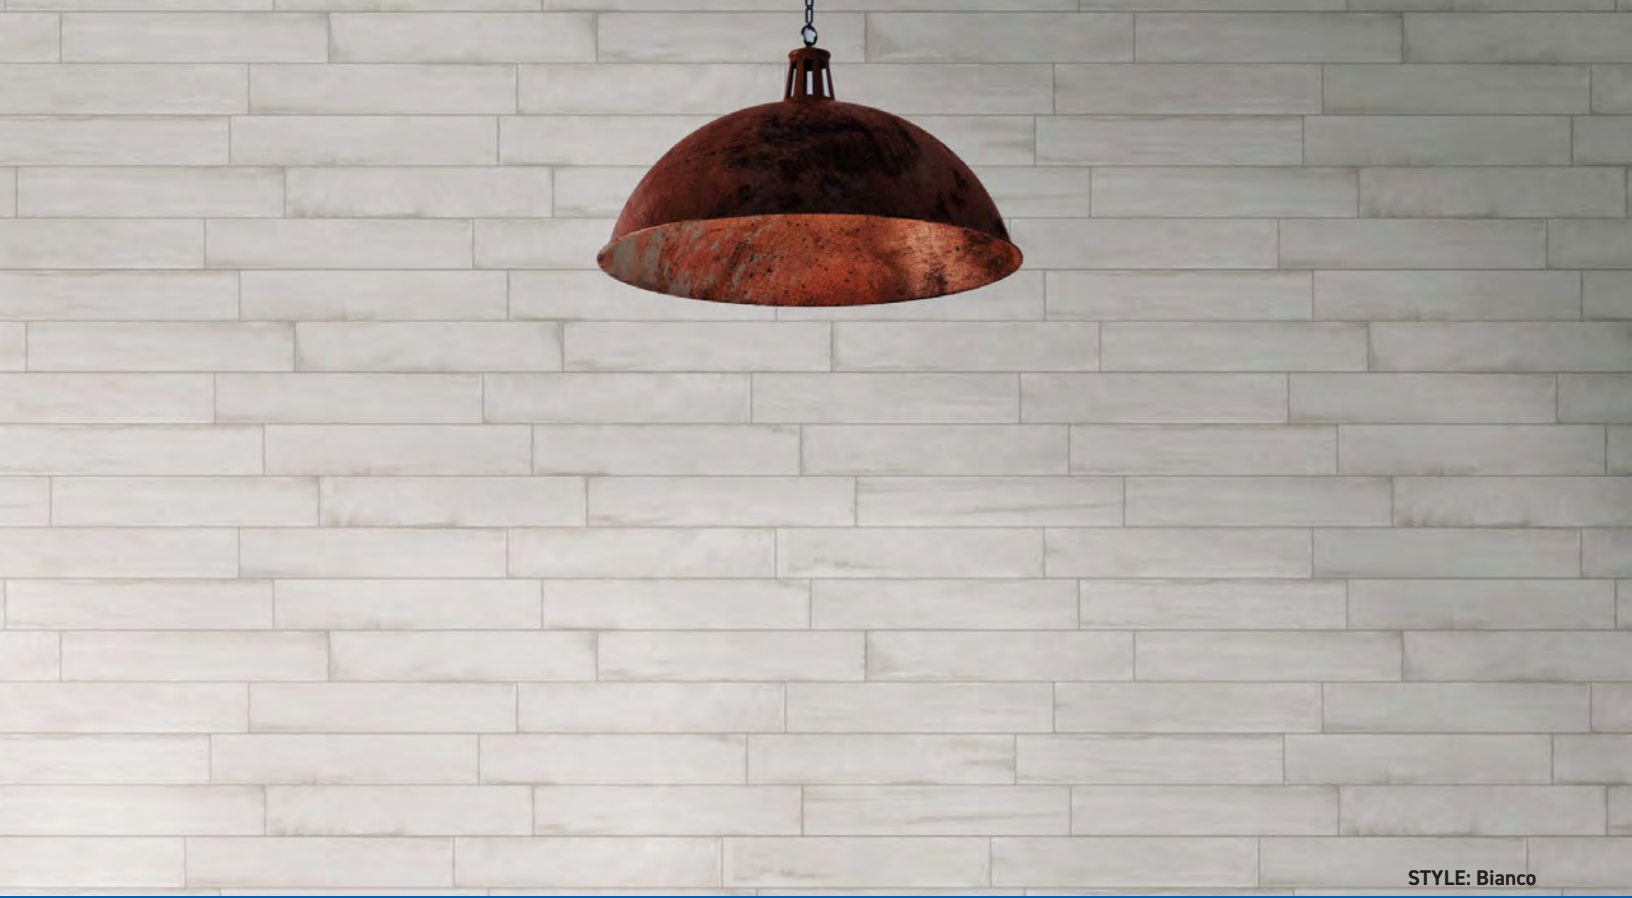

STYLE: Nero

STYLE: Bianco

BIANCO

BEIGE

NERO

SIZE	THICKNESS	SF / BX	PCS / BX	LBS / BX	SF / PL	LBS / PI	BOX / PL	INTERIOR		EXTERIOR			EDGE	FINISH	D.C.O.F WET
								WALL	FLOOR	WALL	FLOOR	POOL			
3"x16"	3/8"	14.21	44	54.19	511.56	1995.2	36	x		x			Non-Rectified	Glossy	N/A

All sizes are nominal

**SERIES: SONNET**

[www.conceptsurfaces.com](http://www.conceptsurfaces.com)

**YOU MIGHT ALSO LIKE:**

Comprehensive 2.0, Empire, Eye Candy, Linz, Millennium, Oasis, On & Off, Reflections, Swatche, Urban Grid