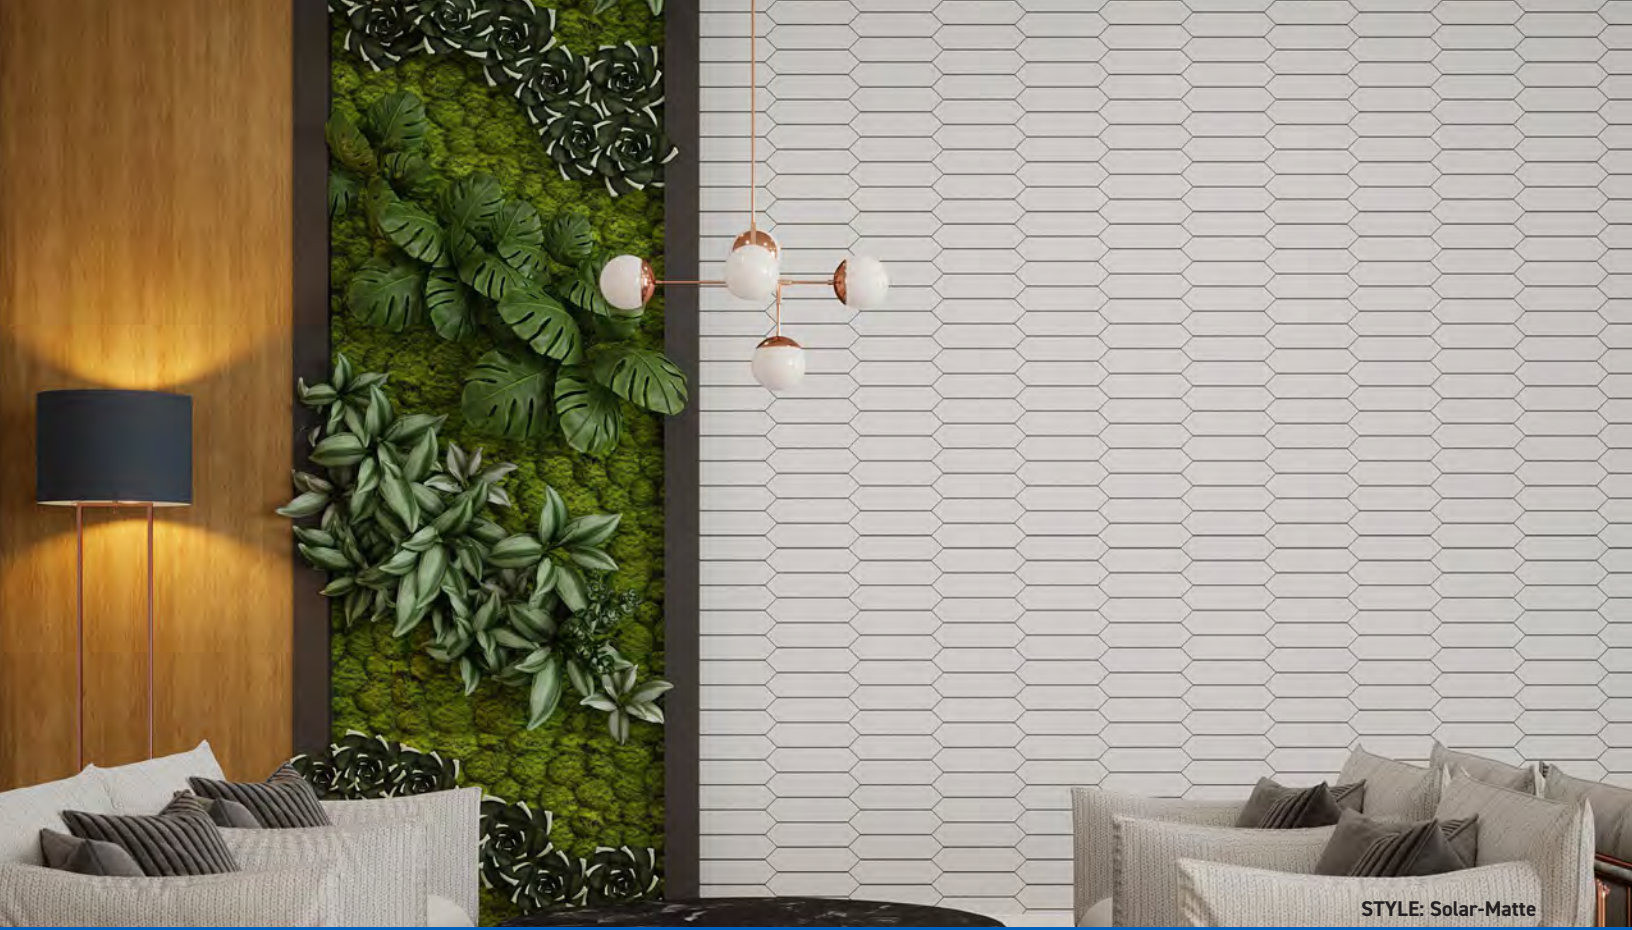

STYLE: Eclipse-Glossy

STYLE: Solar-Matte

NOVA†

SOLAR†

METEOR†

GALAXY†

ECLIPSE†

SIZE	THICKNESS	SF / BX	PCS / BX	LBS / BX	SF / PL	LBS / PL	BOX / PL	INTERIOR		EXTERIOR			EDGE	FINISH	D.C.O.F WET
								WALL	FLOOR	WALL	FLOOR	POOL			
2.5"x10"	19/64"	13.89	80	38.07	1000.08	2741.04	72	x*					Non-Rectified	Matte/Glossy	N/A
Picket 3"x12"	3/8"	9.33	44	38.07	764.4	3045.6	80	x*					Non-Rectified	Matte/Glossy	N/A

\* Shower walls okay, no other wet areas

† Slight color & shade variants are to be expected between the formats & finishes

All sizes are nominal

**SERIES: TREK**

www.conceptsurfaces.com

**YOU MIGHT ALSO LIKE:**