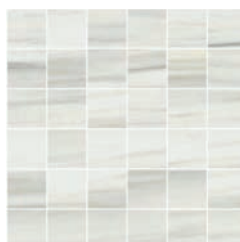

Mosaics Available in All Colors

MOSAIC													
TYPE	SIZE	FINISH	CHIP SIZE	MOUNT	PCS/BOX	GROUT TYPE	INTERIOR			EXTERIOR			MATERIAL
							WALL	FLOOR	WET AREA	WALL	FLOOR	POOL	
Brick	12"x12"	Matte	1"x2"	Mesh	5	Sanded	x	x		x			Porcelain
Mosaic	12"x12"	Matte	2"x2"	Mesh	5	Sanded	x	x		x			Porcelain
							BULLNOSE	FINISH		PC / BX	COVE BASE	FINISH	PCS / BX
							4"x24"	Matte		16	6"x12"	Matte	8

SERIES: SELECT 2.0

www.conceptsurfaces.com

YOU MIGHT ALSO LIKE:

Bellissimo, Titan, Select, Marbled