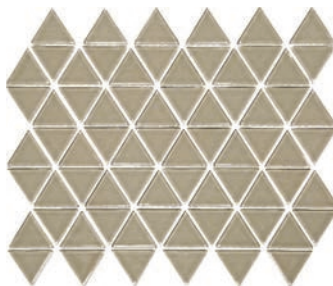

STYLE: Blanco

BLANCO

ARENA

CAFE

AMARILLO

VERDE

CARBON

MOSAICS													
TYPE	SIZE	FINISH	CHIP SIZE	MOUNT	PCS/ BOX	GROUT TYPE	INTERIOR			EXTERIOR			MATERIAL
							WALL	FLOOR	WET AREA	WALL	FLOOR	POOL	
Mosaic	10.71"x12.52"	Glossy	1.89"x1.89"	Mesh	20	Unsanded	x		x	x		x	Glass