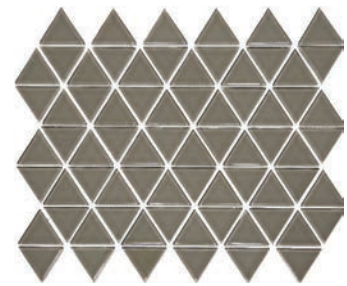

STYLE: Blanco

BLANCO

ARENA

CAFE

AMARILLO

VERDE

CARBON

MOSAICS													
TYPE	SIZE	FINISH	CHIP SIZE	MOUNT	PCS/ BOX	GROUT TYPE	INTERIOR			EXTERIOR			MATERIAL
							WALL	FLOOR	WET AREA	WALL	FLOOR	POOL	
Mosaic	10.71"x12.52"	Glossy	1.89"x1.89"	Mesh	20	Unsanded	x		x	x		x	Glass