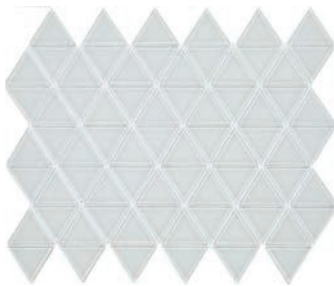

STYLE: Blanco

BLANCO

ARENA

CAFE

AMARILLO

VERDE

CARBON

MOSAICS													
TYPE	SIZE	FINISH	CHIP SIZE	MOUNT	PCS/ BOX	GROUT TYPE	INTERIOR			EXTERIOR			MATERIAL
							WALL	FLOOR	WET AREA	WALL	FLOOR	POOL	
Mosaic	10.71"x12.52"	Glossy	1.89"x1.89"	Mesh	20	Unsanded	x		x	x		x	Glass