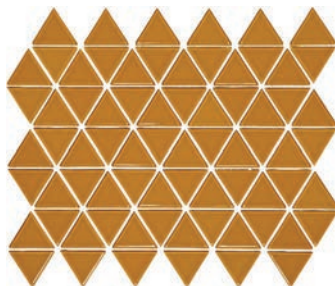

STYLE: Blanco

BLANCO

ARENA

CAFE

AMARILLO

VERDE

CARBON

MOSAICS													
TYPE	SIZE	FINISH	CHIP SIZE	MOUNT	PCS/ BOX	GROUT TYPE	INTERIOR			EXTERIOR			MATERIAL
							WALL	FLOOR	WET AREA	WALL	FLOOR	POOL	
Mosaic	10.71"x12.52"	Glossy	1.89"x1.89"	Mesh	20	Unsanded	x		x	x		x	Glass