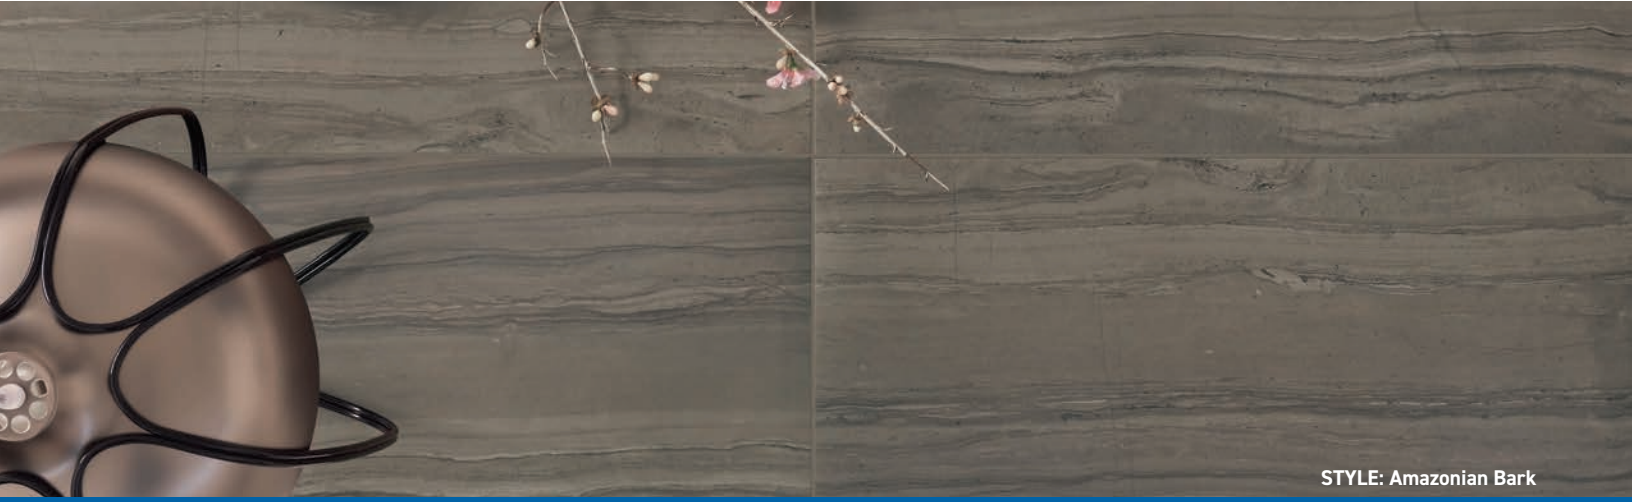

PORCELAIN | WALL / FLOOR / MOSAIC

STYLE: Indian Ash

SERIES: VOYAGE

STYLE: Amazonian Bark

POLAR WHITE

INDIAN ASH

DESERT ROPE

AMAZONIAN BARK