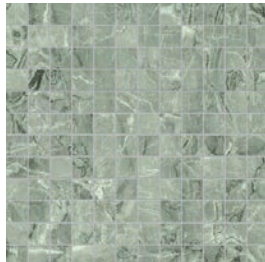

ABSOLUTE WHITE

PATAGONIA WHITE

GREY ROOT

BLUE ONYX

BRECHES

| MOSAIC |         |        |           |       |         |            |          |        |          |          |           |        |           |
|--------|---------|--------|-----------|-------|---------|------------|----------|--------|----------|----------|-----------|--------|-----------|
| TYPE   | SIZE    | FINISH | CHIP SIZE | MOUNT | PCS/BOX | GROUT TYPE | INTERIOR |        |          | EXTERIOR |           |        | MATERIAL  |
|        |         |        |           |       |         |            | WALL     | FLOOR  | WET AREA | WALL     | FLOOR     | POOL   |           |
| Block  | 12"x12" | Matte  | 1"x1"     | Mesh  | 6       | Sanded     | x        | x      | x        | x        |           |        | Porcelain |
|        |         |        |           |       |         |            | BULLNOSE | FINISH |          | PC / BX  | COVE BASE | FINISH | PCS / BX  |
|        |         |        |           |       |         |            | 2.4"x48" | Matte  |          | 6        | -         | -      | -         |