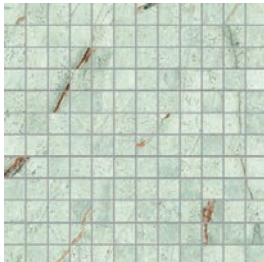

SIZE	THICKNESS	SF / BX	PCS / BX	LBS / BX	SF / PL	LBS / PI	BOX / PL	INTERIOR		EXTERIOR			EDGE	FINISH	D.C.O.F WET
								WALL	FLOOR	WALL	FLOOR	POOL			
24"x48"	1/4"	31	4	100.77	743	2454	24	x	x	x			Rectified	Matte/Polished	≥0.64 / N/A
48"x48"	1/4"	31	2	104.25	926	3210	20	x	x	x			Rectified	Matte/Polished	≥0.64 / N/A
48"x103"	1/4"	33.58	1	108	667	2414	20	x	x	x			Rectified	Polished	N/A

GREY ROOT

MOSAIC													
TYPE	SIZE	FINISH	CHIP SIZE	MOUNT	PCS/BOX	GROUT TYPE	INTERIOR			EXTERIOR			MATERIAL
							WALL	FLOOR	WET AREA	WALL	FLOOR	POOL	
Block	12"x12"	Matte	1"x1"	Mesh	6	Sanded	x	x	x	x			Porcelain
							BULLNOSE	FINISH		PC / BX	COVE BASE	FINISH	PCS / BX
							2.4"x48"	Matte		6	-	-	-

All sizes are nominal

SERIES: AURA 3.0

www.conceptsurfaces.com

YOU MIGHT ALSO LIKE:

Aura, Aura 2.0, Bellissimo, Bliss, Lexi, Marbled, Select, Select 2.0, Titan Marbles, Virtuoso