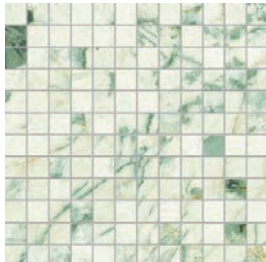

PATAGONIA WHITE