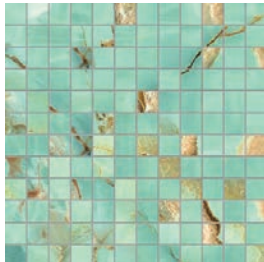

ABSOLUTE WHITE

PATAGONIA WHITE

GREY ROOT

BLUE ONYX

BRECHES

| MOSAIC |         |        |           |       |         |            |          |        |          |          |           |        |           |
|--------|---------|--------|-----------|-------|---------|------------|----------|--------|----------|----------|-----------|--------|-----------|
| TYPE   | SIZE    | FINISH | CHIP SIZE | MOUNT | PCS/BOX | GROUT TYPE | INTERIOR |        |          | EXTERIOR |           |        | MATERIAL  |
|        |         |        |           |       |         |            | WALL     | FLOOR  | WET AREA | WALL     | FLOOR     | POOL   |           |
| Block  | 12"x12" | Matte  | 1"x1"     | Mesh  | 6       | Sanded     | x        | x      | x        | x        |           |        | Porcelain |
|        |         |        |           |       |         |            | BULLNOSE | FINISH |          | PC / BX  | COVE BASE | FINISH | PCS / BX  |
|        |         |        |           |       |         |            | 2.4"x48" | Matte  |          | 6        | -         | -      | -         |