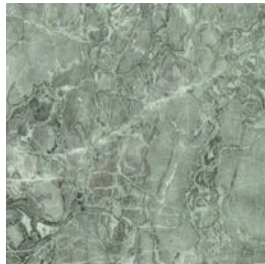

STYLE: Absolute White

STYLE: Grey Root

ABSOLUTE WHITE

PATAGONIA WHITE

GREY ROOT

BLUE ONYX

BRECHES

| SIZE     | THICKNESS | SF / BX | PCS / BX | LBS / BX | SF / PL | LBS / PI | BOX / PL | INTERIOR |       | EXTERIOR |       |      | EDGE      | FINISH         | D.C.O.F WET |
|----------|-----------|---------|----------|----------|---------|----------|----------|----------|-------|----------|-------|------|-----------|----------------|-------------|
|          |           |         |          |          |         |          |          | WALL     | FLOOR | WALL     | FLOOR | POOL |           |                |             |
| 24"x48"  | 1/4"      | 31      | 4        | 100.77   | 743     | 2454     | 24       | x        | x     | x        |       |      | Rectified | Matte/Polished | ≥0.64 / N/A |
| 48"x48"  | 1/4"      | 31      | 2        | 104.25   | 926     | 3210     | 20       | x        | x     | x        |       |      | Rectified | Matte/Polished | ≥0.64 / N/A |
| 48"x103" | 1/4"      | 33.58   | 1        | 108      | 667     | 2414     | 20       | x        | x     | x        |       |      | Rectified | Polished       | N/A         |