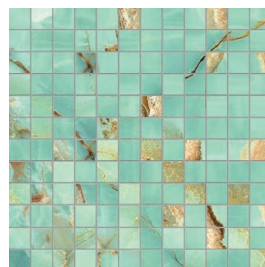

STYLE: Absolute White

STYLE: Grey Root

ABSOLUTE WHITE

PATAGONIA WHITE

GREY ROOT

BLUE ONYX

BRECHES

SIZE	THICKNESS	SF / BX	PCS / BX	LBS / BX	SF / PL	LBS / PI	BOX / PL	INTERIOR		EXTERIOR			EDGE	FINISH	D.C.O.F WET
								WALL	FLOOR	WALL	FLOOR	POOL			
24"x48"	1/4"	31	4	100.77	743	2454	24	x	x	x			Rectified	Matte/Polished	≥0.64 / N/A
48"x48"	1/4"	31	2	104.25	926	3210	20	x	x	x			Rectified	Matte/Polished	≥0.64 / N/A
48"x103"	1/4"	33.58	1	108	667	2414	20	x	x	x			Rectified	Polished	N/A

ABSOLUTE WHITE

PATAGONIA WHITE

GREY ROOT

BLUE ONYX

BRECHES

MOSAIC													
TYPE	SIZE	FINISH	CHIP SIZE	MOUNT	PCS/BOX	GROUT TYPE	INTERIOR			EXTERIOR			MATERIAL
							WALL	FLOOR	WET AREA	WALL	FLOOR	POOL	
Block	12"x12"	Matte	1"x1"	Mesh	6	Sanded	x	x	x	x			Porcelain
							BULLNOSE	FINISH		PC / BX	COVE BASE	FINISH	PCS / BX
							2.4"x48"	Matte		6	-	-	-

All sizes are nominal

SERIES: AURA 3.0

www.conceptsurfaces.com

YOU MIGHT ALSO LIKE:

Aura, Aura 2.0, Bellissimo, Bliss, Lexi, Marbled, Select, Select 2.0, Titan Marbles, Virtuoso