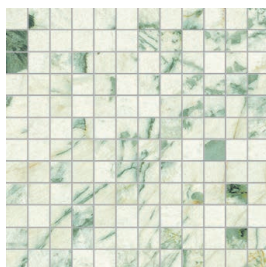

STYLE: Absolute White

STYLE: Grey Root

ABSOLUTE WHITE

PATAGONIA WHITE

GREY ROOT

BLUE ONYX

BRECHES

SIZE	THICKNESS	SF / BX	PCS / BX	LBS / BX	SF / PL	LBS / PI	BOX / PL	INTERIOR		EXTERIOR			EDGE	FINISH	D.C.O.F WET
								WALL	FLOOR	WALL	FLOOR	POOL			
24"x48"	1/4"	31	4	100.77	743	2454	24	x	x	x			Rectified	Matte/Polished	≥0.64 / N/A
48"x48"	1/4"	31	2	104.25	926	3210	20	x	x	x			Rectified	Matte/Polished	≥0.64 / N/A
48"x103"	1/4"	33.58	1	108	667	2414	20	x	x	x			Rectified	Polished	N/A

ABSOLUTE WHITE

PATAGONIA WHITE

GREY ROOT

BLUE ONYX

BRECHES

MOSAIC													
TYPE	SIZE	FINISH	CHIP SIZE	MOUNT	PCS/BOX	GROUT TYPE	INTERIOR			EXTERIOR			MATERIAL
							WALL	FLOOR	WET AREA	WALL	FLOOR	POOL	
Block	12"x12"	Matte	1"x1"	Mesh	6	Sanded	x	x	x	x			Porcelain
							BULLNOSE	FINISH		PC / BX	COVE BASE	FINISH	PCS / BX
							2.4"x48"	Matte		6	-	-	-

All sizes are nominal

SERIES: AURA 3.0

www.conceptsurfaces.com

YOU MIGHT ALSO LIKE:

Aura, Aura 2.0, Bellissimo, Bliss, Lexi, Marbled, Select, Select 2.0, Titan Marbles, Virtuoso