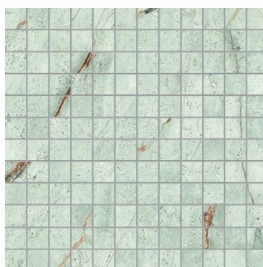

STYLE: Absolute White

STYLE: Grey Root

ABSOLUTE WHITE

PATAGONIA WHITE

GREY ROOT

BLUE ONYX

BRECHES

SIZE	THICKNESS	SF / BX	PCS / BX	LBS / BX	SF / PL	LBS / PI	BOX / PL	INTERIOR		EXTERIOR			EDGE	FINISH	D.C.O.F WET
								WALL	FLOOR	WALL	FLOOR	POOL			
24"x48"	1/4"	31	4	100.77	743	2454	24	x	x	x			Rectified	Matte/Polished	≥0.64 / N/A
48"x48"	1/4"	31	2	104.25	926	3210	20	x	x	x			Rectified	Matte/Polished	≥0.64 / N/A
48"x103"	1/4"	33.58	1	108	667	2414	20	x	x	x			Rectified	Polished	N/A

ABSOLUTE WHITE

PATAGONIA WHITE

GREY ROOT

BLUE ONYX

BRECHES

MOSAIC													
TYPE	SIZE	FINISH	CHIP SIZE	MOUNT	PCS/BOX	GROUT TYPE	INTERIOR			EXTERIOR			MATERIAL
							WALL	FLOOR	WET AREA	WALL	FLOOR	POOL	
Block	12"x12"	Matte	1"x1"	Mesh	6	Sanded	x	x	x	x			Porcelain
							BULLNOSE	FINISH		PC / BX	COVE BASE	FINISH	PCS / BX
							2.4"x48"	Matte		6	-	-	-