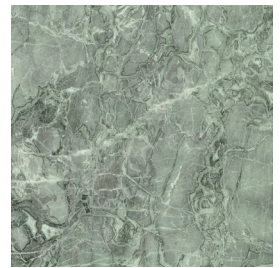

STYLE: Absolute White

STYLE: Grey Root

ABSOLUTE WHITE

PATAGONIA WHITE

GREY ROOT

BLUE ONYX

BRECHES

SIZE	THICKNESS	SF / BX	PCS / BX	LBS / BX	SF / PL	LBS / PI	BOX / PL	INTERIOR		EXTERIOR			EDGE	FINISH	D.C.O.F WET
								WALL	FLOOR	WALL	FLOOR	POOL			
24"x48"	1/4"	31	4	100.77	743	2454	24	x	x	x			Rectified	Matte/Polished	≥0.64 / N/A
48"x48"	1/4"	31	2	104.25	926	3210	20	x	x	x			Rectified	Matte/Polished	≥0.64 / N/A
48"x103"	1/4"	33.58	1	108	667	2414	20	x	x	x			Rectified	Polished	N/A

ABSOLUTE WHITE

PATAGONIA WHITE

GREY ROOT

BLUE ONYX

BRECHES

MOSAIC													
TYPE	SIZE	FINISH	CHIP SIZE	MOUNT	PCS/BOX	GROUT TYPE	INTERIOR			EXTERIOR			MATERIAL
							WALL	FLOOR	WET AREA	WALL	FLOOR	POOL	
Block	12"x12"	Matte	1"x1"	Mesh	6	Sanded	x	x	x	x			Porcelain
							BULLNOSE	FINISH		PC / BX	COVE BASE	FINISH	PCS / BX
							2.4"x48"	Matte		6	-	-	-