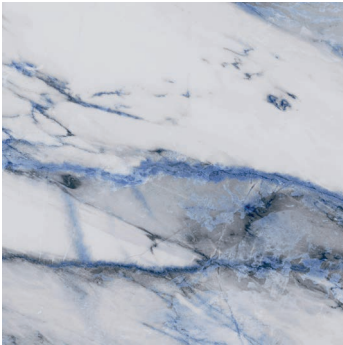

PORCELAIN | WALL / FLOOR

STYLE: Azzurro

SERIES: CAPTURED

STYLE: Gold

GOLD

BLUE

ORO

AZZURRO

ANTIC

SIZE	THICKNESS	SF / BX	PCS / BX	LBS / BX	SF / PL	LBS / PI	BOX / PL	INTERIOR		EXTERIOR			EDGE	FINISH	D.C.O.F WET
								WALL	FLOOR	WALL	FLOOR	POOL			
24"x48"	7/16"	15.5	2	74.96	496.01	2398.63	32	x	x	x			Rectified	Polished	N/A
36"x36"	7/16"	17.44	2	92.59	470.88	2499.93	27	x	x	x			Rectified	Polished	N/A
48"x48"	7/16"†	15.5	1	84.66	558	3047.76	36	x	x	x			Rectified	Polished	N/A
30"x59"‡	7/16"	12.17	1	61.73	486.8	2469.2	40	x	x	x			Rectified	Polished	N/A

* 10.5mm thickness

† 10.7mm thickness

‡ Only available in Antic, Azzurro and Oro