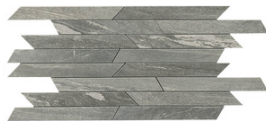

*Available in all colors

Qrious? CHAT
WITH OUR TEAM!

ORDER
SAMPLES NOW!