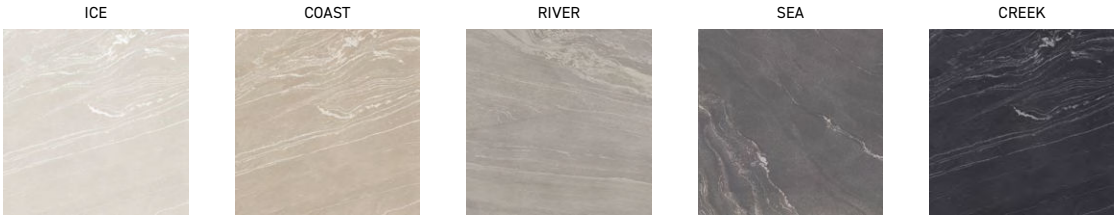

ICE

COAST

RIVER

SEA

CREEK

BLOCK MOSAIC

3D MOSAIC

MURETTO MOSAIC

STYLE: Creek

Mosaics (Available in All Colors)

SIZE	THICKNESS	SF / BX	PCS / BX	LBS / BX	SF / PL	LBS / PL	BX / PL	INTERIOR		EXTERIOR			EDGE	FINISH	D.C.O.F WET
								WALL	FLOOR	WALL	FLOOR	POOL			
12"x24"	3/8"	15.51	8	65.46	496.32	2094.72	32	x	x	x	x		Rectified	Matte	0.42
24"x24"	3/8"	15.51	4	66.12	465.30	1983.60	30	x	x	x	x		Rectified	Matte	0.42
24"x48"	3/8"	15.51	2	70.97	558.36	2554.92	36	x	x	x			Rectified	Matte	0.42
32"x63"	3/8"	27.56	2	119.07	496.08	2143.26	18	x	x	x			Rectified	Matte	0.42