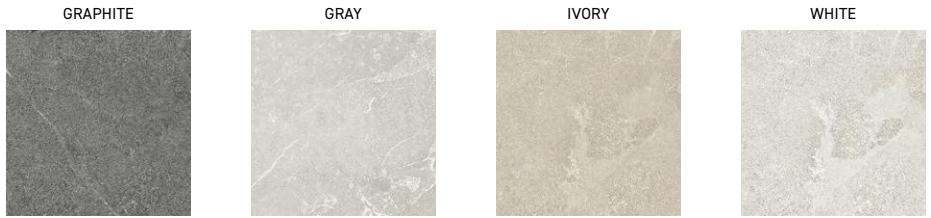

PORCELAIN | WALL / FLOOR / MOSAIC

STYLE: White & Graphite

GRAPHITE

GRAY

IVORY

WHITE

Mosaic (Available in all colors)

BLOCK

HEX

SERIES: RIDGE

STYLE: Graphite

Mosaic (Available in all colors)

| SIZE | THICKNESS | SF / BX | PCS / BX | LBS / BX | SF / PL | LBS / PL | BX / PL | INTERIOR | | EXTERIOR | | | EDGE | FINISH | D.C.O.F |
|---------|-----------|---------|----------|----------|---------|----------|---------|----------|-------|----------|-------|------|-----------|--------|---------|
| | | | | | | | | WALL | FLOOR | WALL | FLOOR | POOL | | | WET |
| 4"x12" | 5/16" | 11.65 | 36 | 46.45 | 466 | 1858 | 40 | x | x* | x | | | Rectified | Matte | 0.45 |
| 12"x24" | 5/16" | 15.5 | 8 | 61.4 | 496 | 1964.8 | 32 | x | x* | x | | | Rectified | Matte | 0.45 |
| 24"x24" | 5/16" | 23.25 | 6 | 91.5 | 558 | 2196 | 24 | x | x* | x | | | Rectified | Matte | 0.45 |
| 24"x48" | 5/16" | 15.5 | 2 | 61 | 558 | 2196 | 36 | x | x* | x | | | Rectified | Matte | 0.45 |

Mosaic

| TYPE | SIZE | FINISH | GROUT TYPE | CHIP SIZE | MOUNT | PCS / BX | INTERIOR | | | EXTERIOR | | | MATERIAL |
|-------|---------|--------|------------|-----------|-------|----------|----------|-------|----------|----------|-------|------|-----------|
| | | | | | | | WALL | FLOOR | WET AREA | WALL | FLOOR | POOL | |
| Block | 12"x12" | Matte | Sanded | 1.4"x1.4" | Mesh | 10 | x | x | | x | | | Porcelain |
| Hex | 10"x12" | Matte | Sanded | 4"x4" | Mesh | 10 | x | x | | x | | | Porcelain |