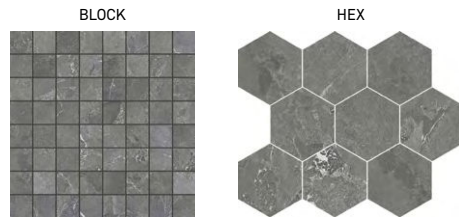

PORCELAIN | WALL / FLOOR / MOSAIC

STYLE: White & Graphite

GRAPHITE

GRAY

IVORY

WHITE

Mosaic (Available in all colors)

BLOCK

HEX

SERIES: RIDGE

STYLE: Graphite

Mosaic (Available in all colors)

| SIZE | THICKNESS | SF / BX | PCS / BX | LBS / BX | SF / PL | LBS / PL | BX / PL | INTERIOR | | EXTERIOR | | | EDGE | FINISH | D.C.O.F |
|---------|-----------|---------|----------|----------|---------|----------|---------|----------|-------|----------|-------|------|-----------|--------|---------|
| | | | | | | | | WALL | FLOOR | WALL | FLOOR | POOL | | | WET |
| 4"x12" | 5/16" | 11.65 | 36 | 46.45 | 466 | 1858 | 40 | x | x* | x | | | Rectified | Matte | 0.45 |
| 12"x24" | 5/16" | 15.5 | 8 | 61.4 | 496 | 1964.8 | 32 | x | x* | x | | | Rectified | Matte | 0.45 |
| 24"x24" | 5/16" | 23.25 | 6 | 91.5 | 558 | 2196 | 24 | x | x* | x | | | Rectified | Matte | 0.45 |
| 24"x48" | 5/16" | 15.5 | 2 | 61 | 558 | 2196 | 36 | x | x* | x | | | Rectified | Matte | 0.45 |

Mosaic

| TYPE | SIZE | FINISH | GROUT TYPE | CHIP SIZE | MOUNT | PCS / BX | INTERIOR | | | EXTERIOR | | | MATERIAL |
|-------|---------|--------|------------|-----------|-------|----------|----------|-------|----------|----------|-------|------|-----------|
| | | | | | | | WALL | FLOOR | WET AREA | WALL | FLOOR | POOL | |
| Block | 12"x12" | Matte | Sanded | 1.4"x1.4" | Mesh | 10 | x | x | | x | | | Porcelain |
| Hex | 10"x12" | Matte | Sanded | 4"x4" | Mesh | 10 | x | x | | x | | | Porcelain |