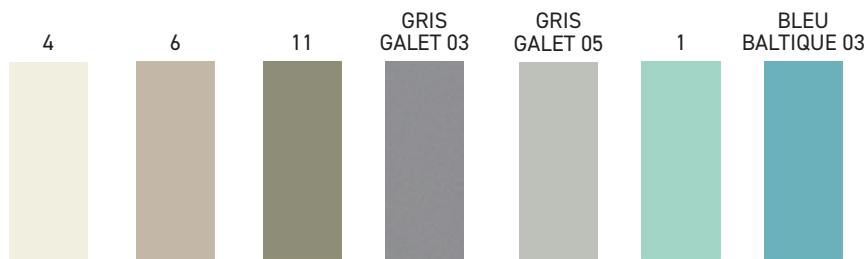

# CERAMIC | WALL

STYLE: 11, 16, and Blanc Blanc 0

STYLE: 16

SIZE	THICKNESS	SF / BX	PCS / BX	LBS / BX	SF / PL	LBS / PI	BOX / PL	INTERIOR		EXTERIOR			EDGE	FINISH	D.C.O.F WET
								WALL	FLOOR	WALL	FLOOR	POOL			
2"x20"*	3/8"	-	-	-	-	-	-	x					Non-Rectified	Matte	N/A
4"x20"	3/8"	10.77	20	33.96	430.80	1358.40	40	x					Non-Rectified	Matte	N/A
8"x20"	3/8"	14.10	13	41.90	676.83	2054.71	48	x					Non-Rectified	Matte/Polished†	N/A

\* For the size 2"x20" call for more details

† Blanc Brilliant is the only color offered in a polished finish