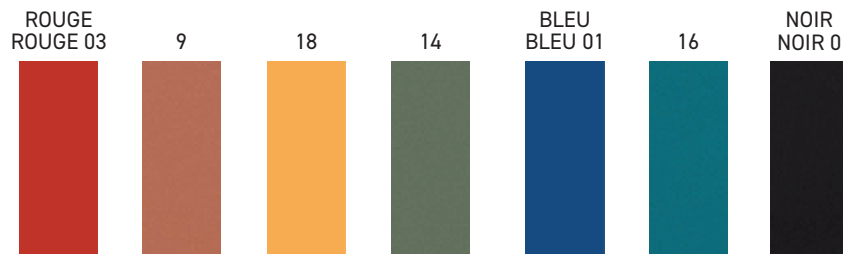

# CERAMIC | WALL

STYLE: 11, 16, and Blanc Blanc 0

STYLE: 16

SIZE	THICKNESS	SF / BX	PCS / BX	LBS / BX	SF / PL	LBS / PI	BOX / PL	INTERIOR		EXTERIOR			EDGE	FINISH	D.C.O.F WET
								WALL	FLOOR	WALL	FLOOR	POOL			
2"x20"*	3/8"	-	-	-	-	-	-	x					Non-Rectified	Matte	N/A
4"x20"	3/8"	10.77	20	33.96	430.80	1358.40	40	x					Non-Rectified	Matte	N/A
8"x20"	3/8"	14.10	13	41.90	676.83	2054.71	48	x					Non-Rectified	Matte/Polished†	N/A

\* For the size 2"x20" call for more details

† Blanc Brilliant is the only color offered in a polished finish