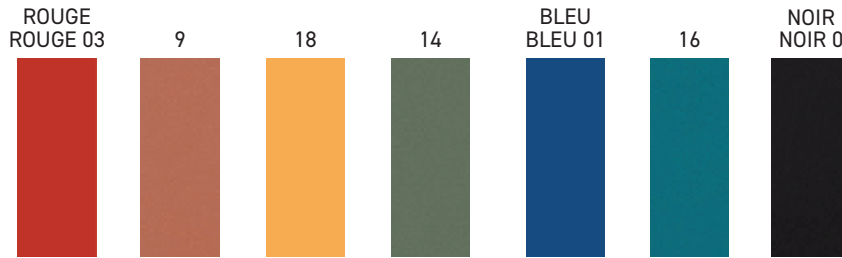

# CERAMIC | WALL

STYLE: 11, 16, and Blanc Blanc 0

STYLE: 16

SIZE	THICKNESS	SF / BX	PCS / BX	LBS / BX	SF / PL	LBS / PI	BOX / PL	INTERIOR		EXTERIOR			EDGE	FINISH	D.C.O.F WET
								WALL	FLOOR	WALL	FLOOR	POOL			
2"x20"*	3/8"	-	-	-	-	-	-	x					Non-Rectified	Matte	N/A
4"x20"	3/8"	10.77	20	33.96	430.80	1358.40	40	x					Non-Rectified	Matte	N/A
8"x20"	3/8"	14.10	13	41.90	676.83	2054.71	48	x					Non-Rectified	Matte/Polished†	N/A

\* For the size 2"x20" call for more details

† Blanc Brilliant is the only color offered in a polished finish