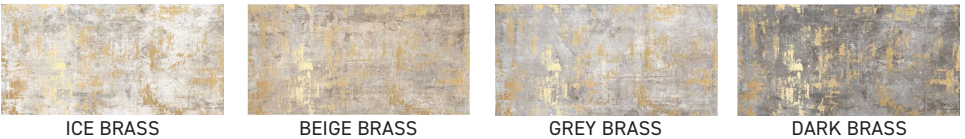

ICE

BEIGE

GREY

DARK

Deco

Mosaics Available in All Colors

ICE

BEIGE

GREY

DARK

Brass Deco Available in All Colors

Bombay Deco Available in Ice & Beige

STYLE: Grey (floor) and Dark Brass Deco (right wall)

SIZE	THICKNESS	SF / BX	PCS / BX	LBS / BX	SF / PL	LBS / PL	BOX / PL	INTERIOR		EXTERIOR			EDGE	FINISH	D.C.O.F WET
								WALL	FLOOR	WALL	FLOOR	POOL			
16"x32"	3/8"	10.34	3	49.06	341.22	1618.98	33	x	x	x	x		Rectified	Matte	0.63
32"x32"	3/8"	13.78	2	46.53	551.2	1861.2	40	x	x	x	x		Rectified	Matte	0.63
24"x48"	3/8"	15.5	2	45.64	496	1460.48	32	x	x	x	x		Rectified	Matte	0.63
48"x48"	6mm	31	2	91.95	744	2206.8	24	x	x†	x	x*		Rectified	Matte/Polished	0.63 / N/A
48"x110"	6mm	36.17	1	107.27	723.4	2145.4	20	x	x†	x	x*		Rectified	Matte/Polished	0.63 / N/A

†Polished not suitable for floors in wet areas
 *Polished not suitable for Exterior floor application

SIZE	THICKNESS	SF / BX	PCS / BX	LBS / BX	SF / PL	LBS / PL	BOX / PL	INTERIOR		EXTERIOR			EDGE	FINISH	D.C.O.F WET
								WALL	FLOOR	WALL	FLOOR	POOL			
24"x48" Brass	3/8"	15.5	2	45.64	496	1460.48	32	x		x			Rectified	Matte	N/A
16"x32" Bombay	3/8"	10.34	3	49.06	341.22	1618.98	33	x		x			Rectified	Matte	N/A
32"x32" Deco	3/8"	13.78	2	46.53	551.2	1861.2	40	x	x	x			Rectified	Matte	0.63